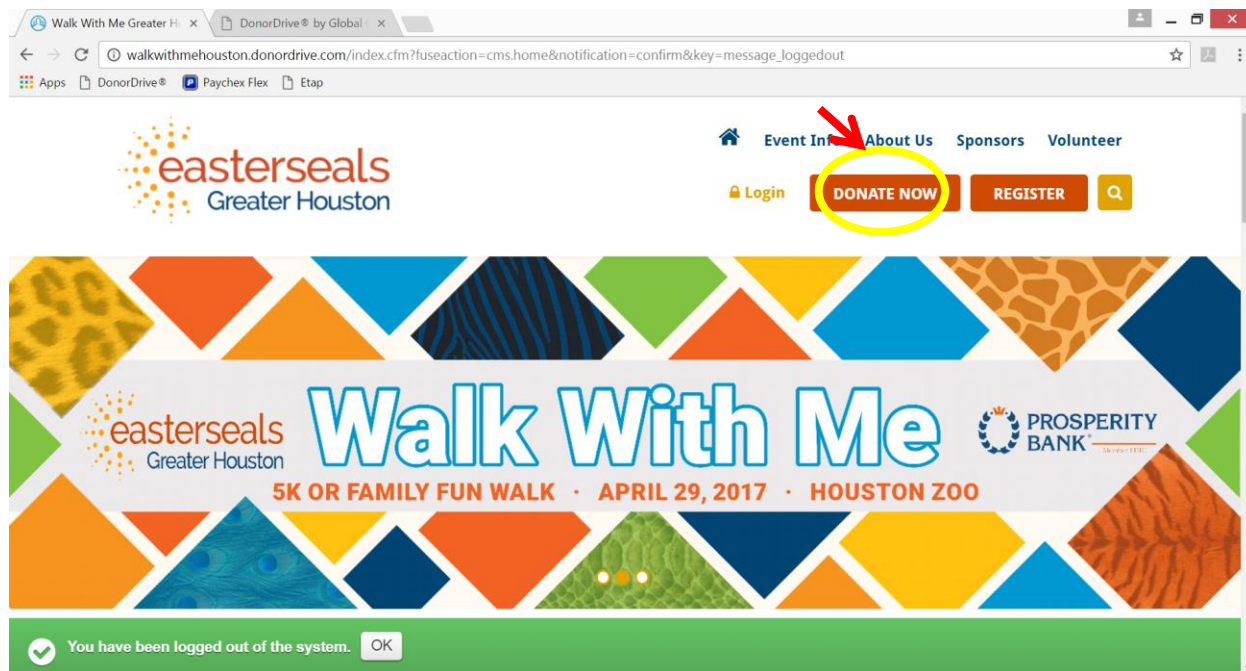

# HOW TO GIVE DONATION:

1. Go to [www.walkwithmehouston.com](http://www.walkwithmehouston.com)
2. Click on the **Donate Now** button the top right side of home page.

3. Type the participant/team name you would like to donate to into search box. Then press **Search**.