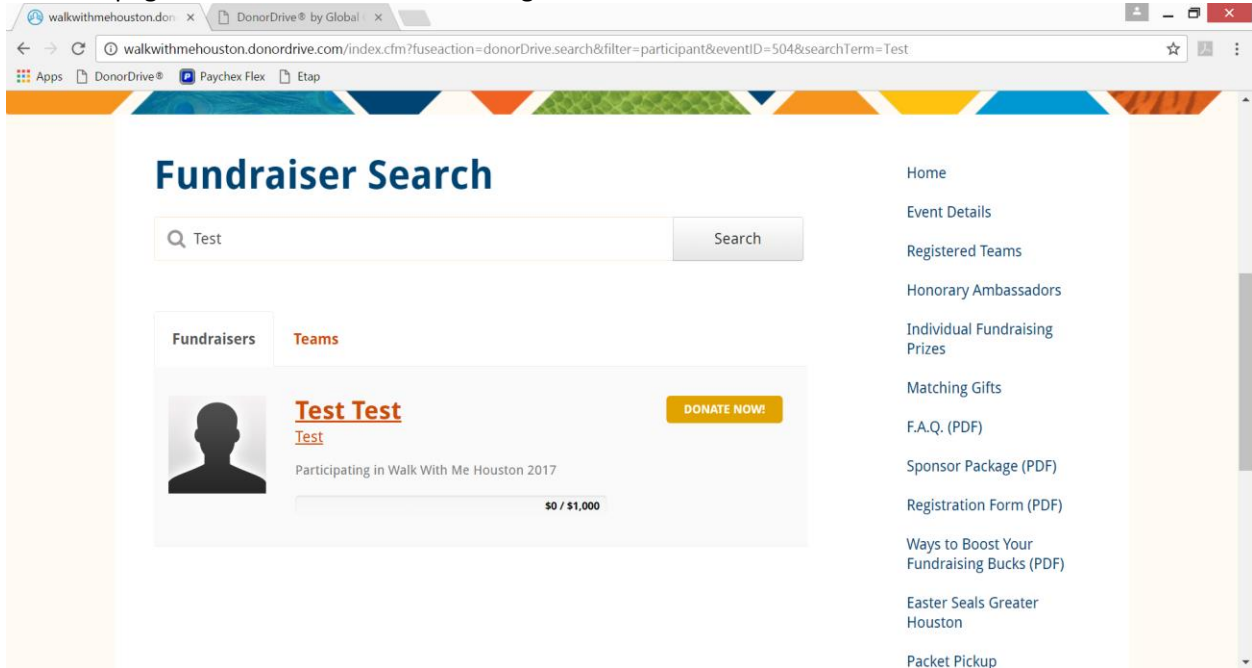

# HOW TO GIVE DONATION:

1. Go to [www.walkwithmehouston.com](http://www.walkwithmehouston.com)
2. Click on the **Donate Now** button the top right side of home page.

3. Type the participant/team name you would like to donate to into search box. Then press **Search**.

4. The web page should now look like the image below. Click on **Donate Now**.

5. Please fill in all information with a \* next to it. Then click **Continue to Next Step**.

6. Please review to make sure ALL information is correct! Then click **Make Your Donation**.