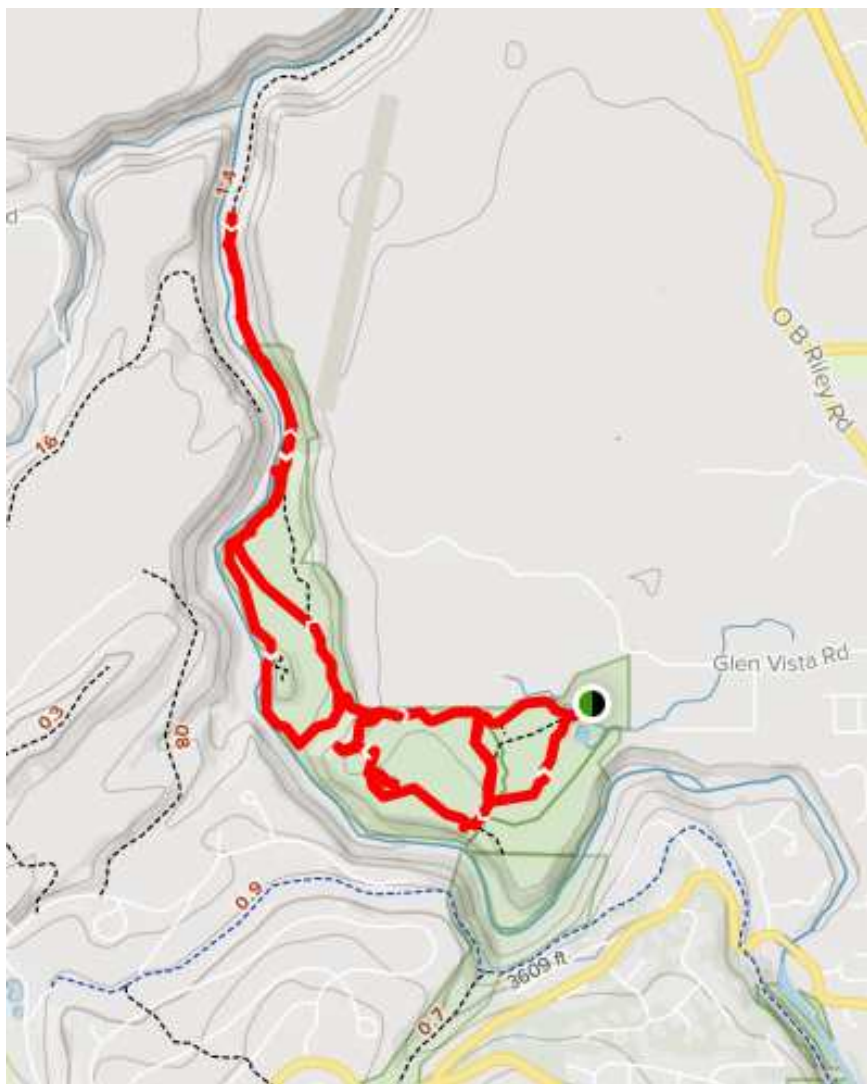

RILEY RANCH TRAILS

 Starting point

BEND, OR

Description

Riley Ranch Trails is a 4.5 mile moderately trafficked loop trail located near Bend, Oregon that features a river and is rated as moderate. The trail is primarily used for hiking, walking, running, and nature trips.

Length 4.5 mi

Elevation gain 295 ft

Route type loop

Paved Partially

Hiking | Nature trips | Partially paved | River | Views
Wildlife | No shade | No dogs