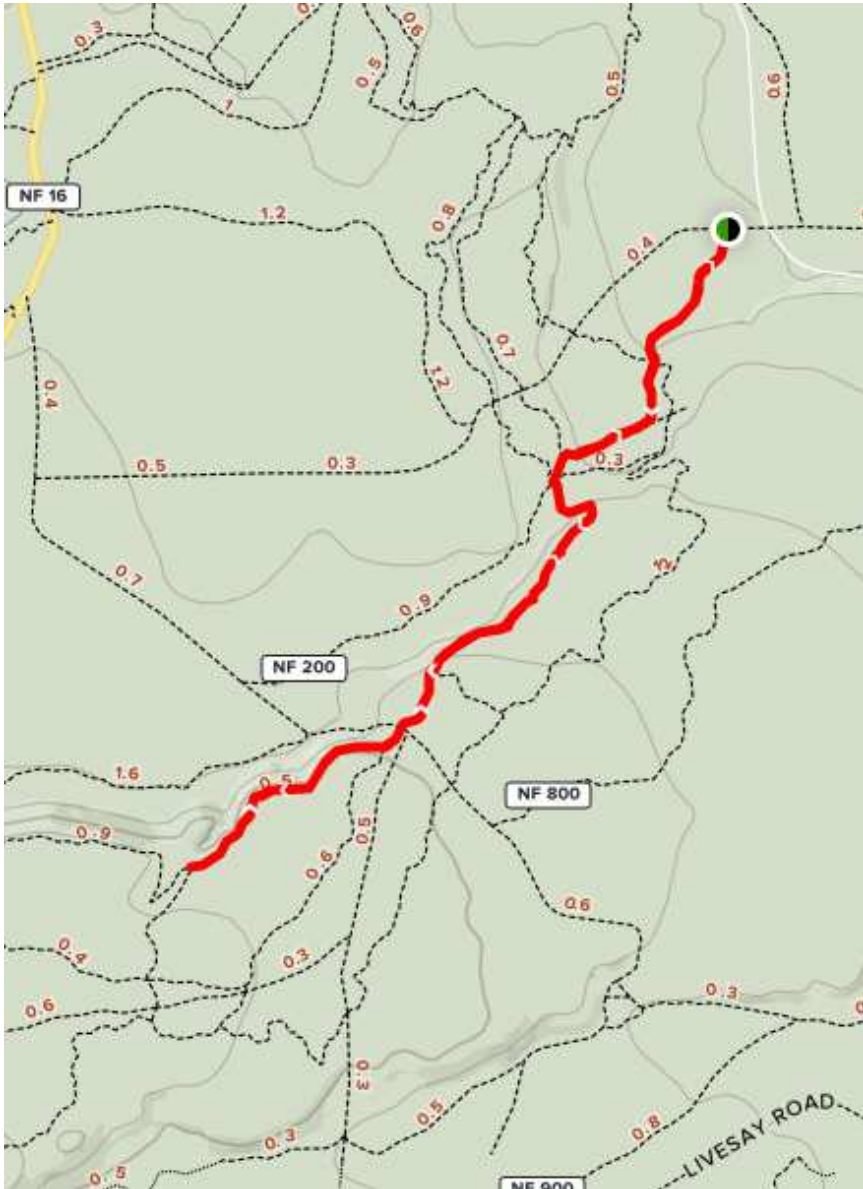

# PETERSON RIDGE OVERLOOK

 Starting point

# SISTERS, OR

## Description

Peterson Ridge Overlook is a 4.4 mile lightly trafficked out and back trail located near Sisters, Oregon that offers the chance to see wildlife and is good for all skill levels. The trail is primarily used for hiking, running, and horses.

**Length** 4.4 mi

**Elevation gain** 324 ft

**Route type** Out & Back

**Paved** No

Dog friendly | Hiking | Forest | Views | Wildlife