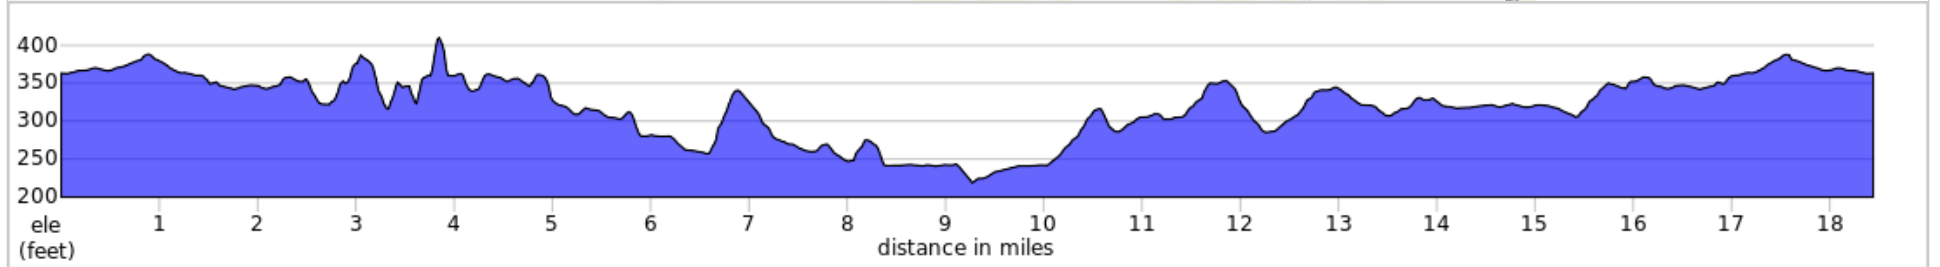

# 2019 Team NPF Cycle Napa Valley 18 mile Route

18.4 miles, + 731 / - 730 feet

## 2019 Team NPF Cycle Napa Valley 18 mile Route

Num	Dist	Note
1.	0.0	Start of route
2.	0.1	L onto N Oak St
3.	0.3	R onto Grant St
4.	0.5	L onto Lake St
5.	0.8	R onto Silverado Trail N
6.	9.1	R onto Deer Park Rd
7.	9.7	R onto CA-128 W/CA-29 N
8.	15.1	R onto Dunaweal Ln
9.	16.0	L onto Silverado Trail N
10.	17.6	L onto Lake St
11.	18.0	R onto Grant St
12.	18.1	L onto N Oak St

18.1 miles. +693/-686 feet

Num	Dist	Note
13.	18.4	R onto Gate 1 Entrance Rd
14.	18.4	End of route

0.3 miles. +0/-0 feet