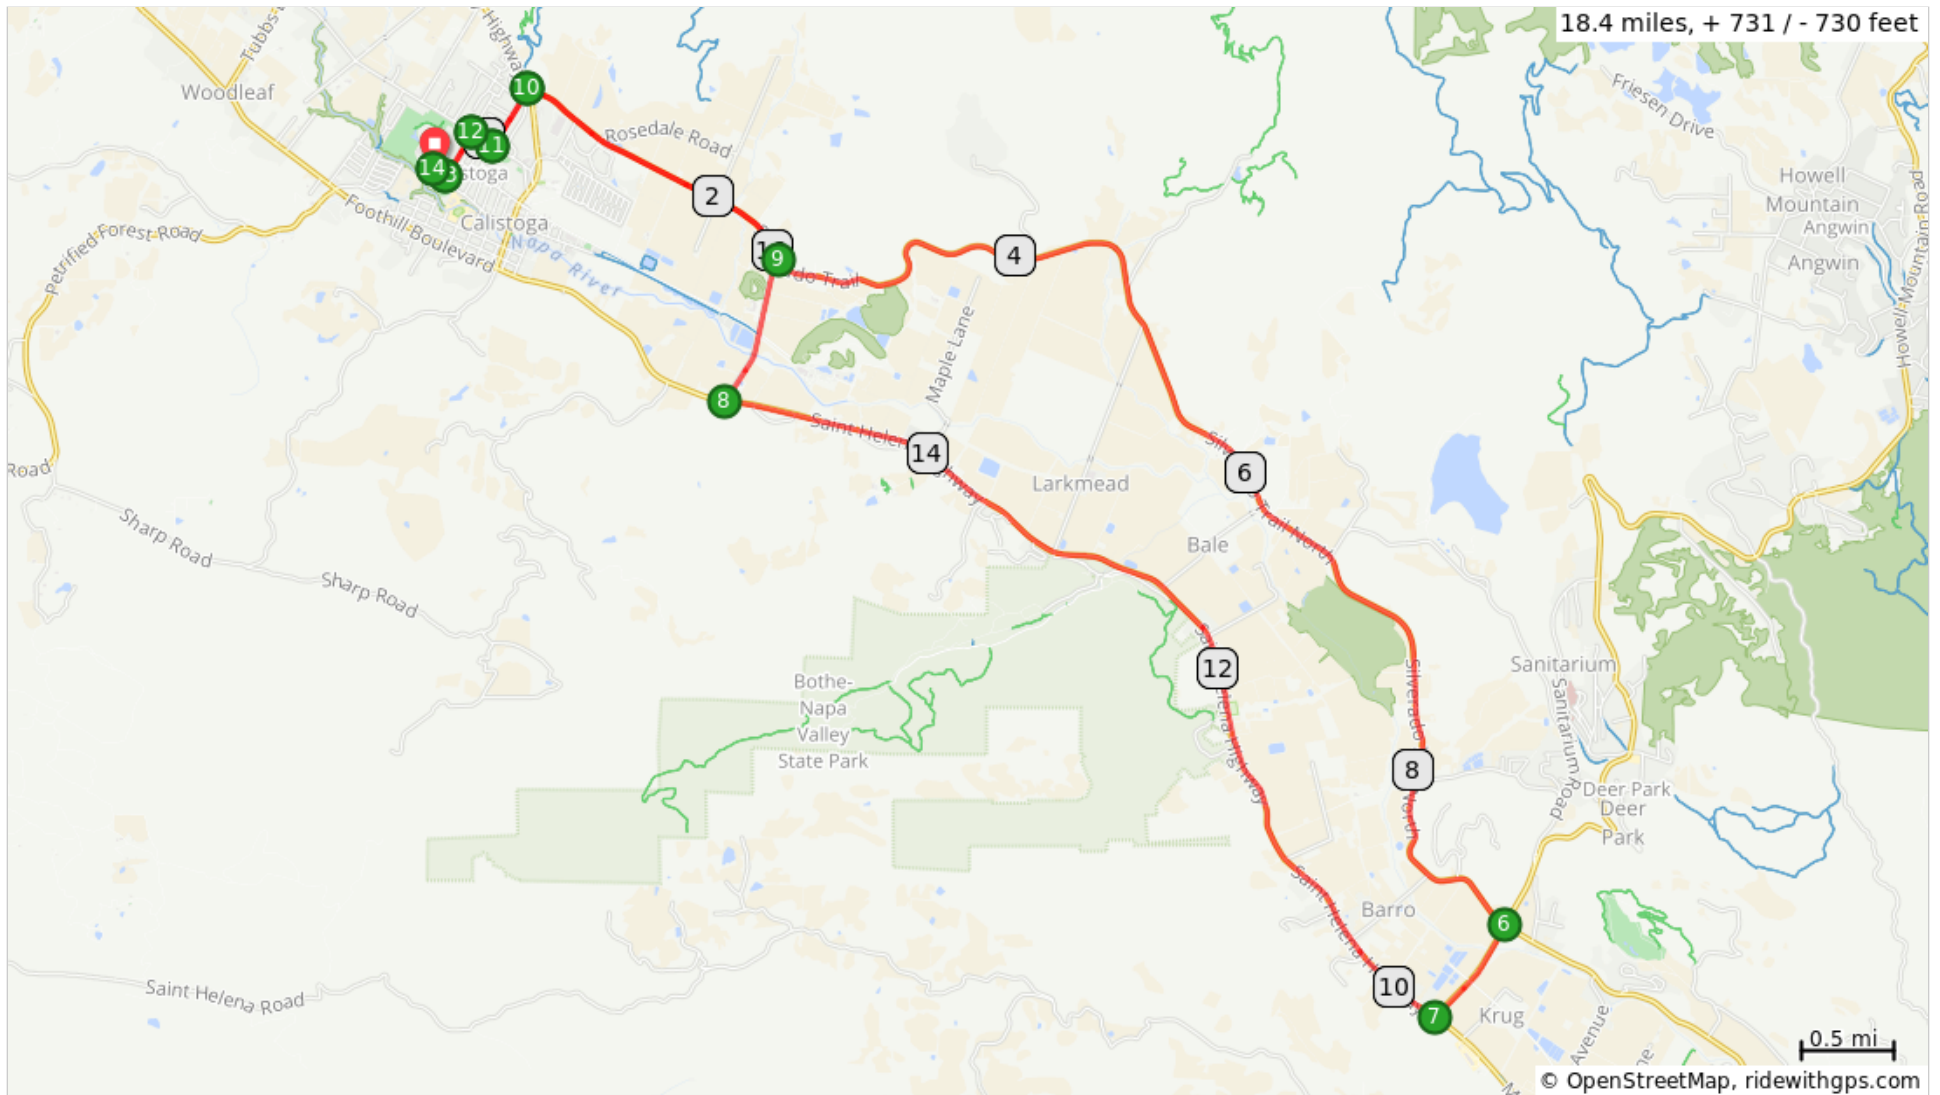

# 2019 Team NPF Cycle Napa Valley 18 mile Route

18.4 miles, + 731 / - 730 feet

## 2019 Team NPF Cycle Napa Valley 18 mile Route

Num	Dist	Note
1.	0.0	Start of route
2.	0.1	L onto N Oak St
3.	0.3	R onto Grant St
4.	0.5	L onto Lake St
5.	0.8	R onto Silverado Trail N
6.	9.1	R onto Deer Park Rd
7.	9.7	R onto CA-128 W/CA-29 N
8.	15.1	R onto Dunaweal Ln
9.	16.0	L onto Silverado Trail N
10.	17.6	L onto Lake St
11.	18.0	R onto Grant St
12.	18.1	L onto N Oak St

18.1 miles. +693/-686 feet

Num	Dist	Note
13.	18.4	R onto Gate 1 Entrance Rd
14.	18.4	End of route

0.3 miles. +0/-0 feet