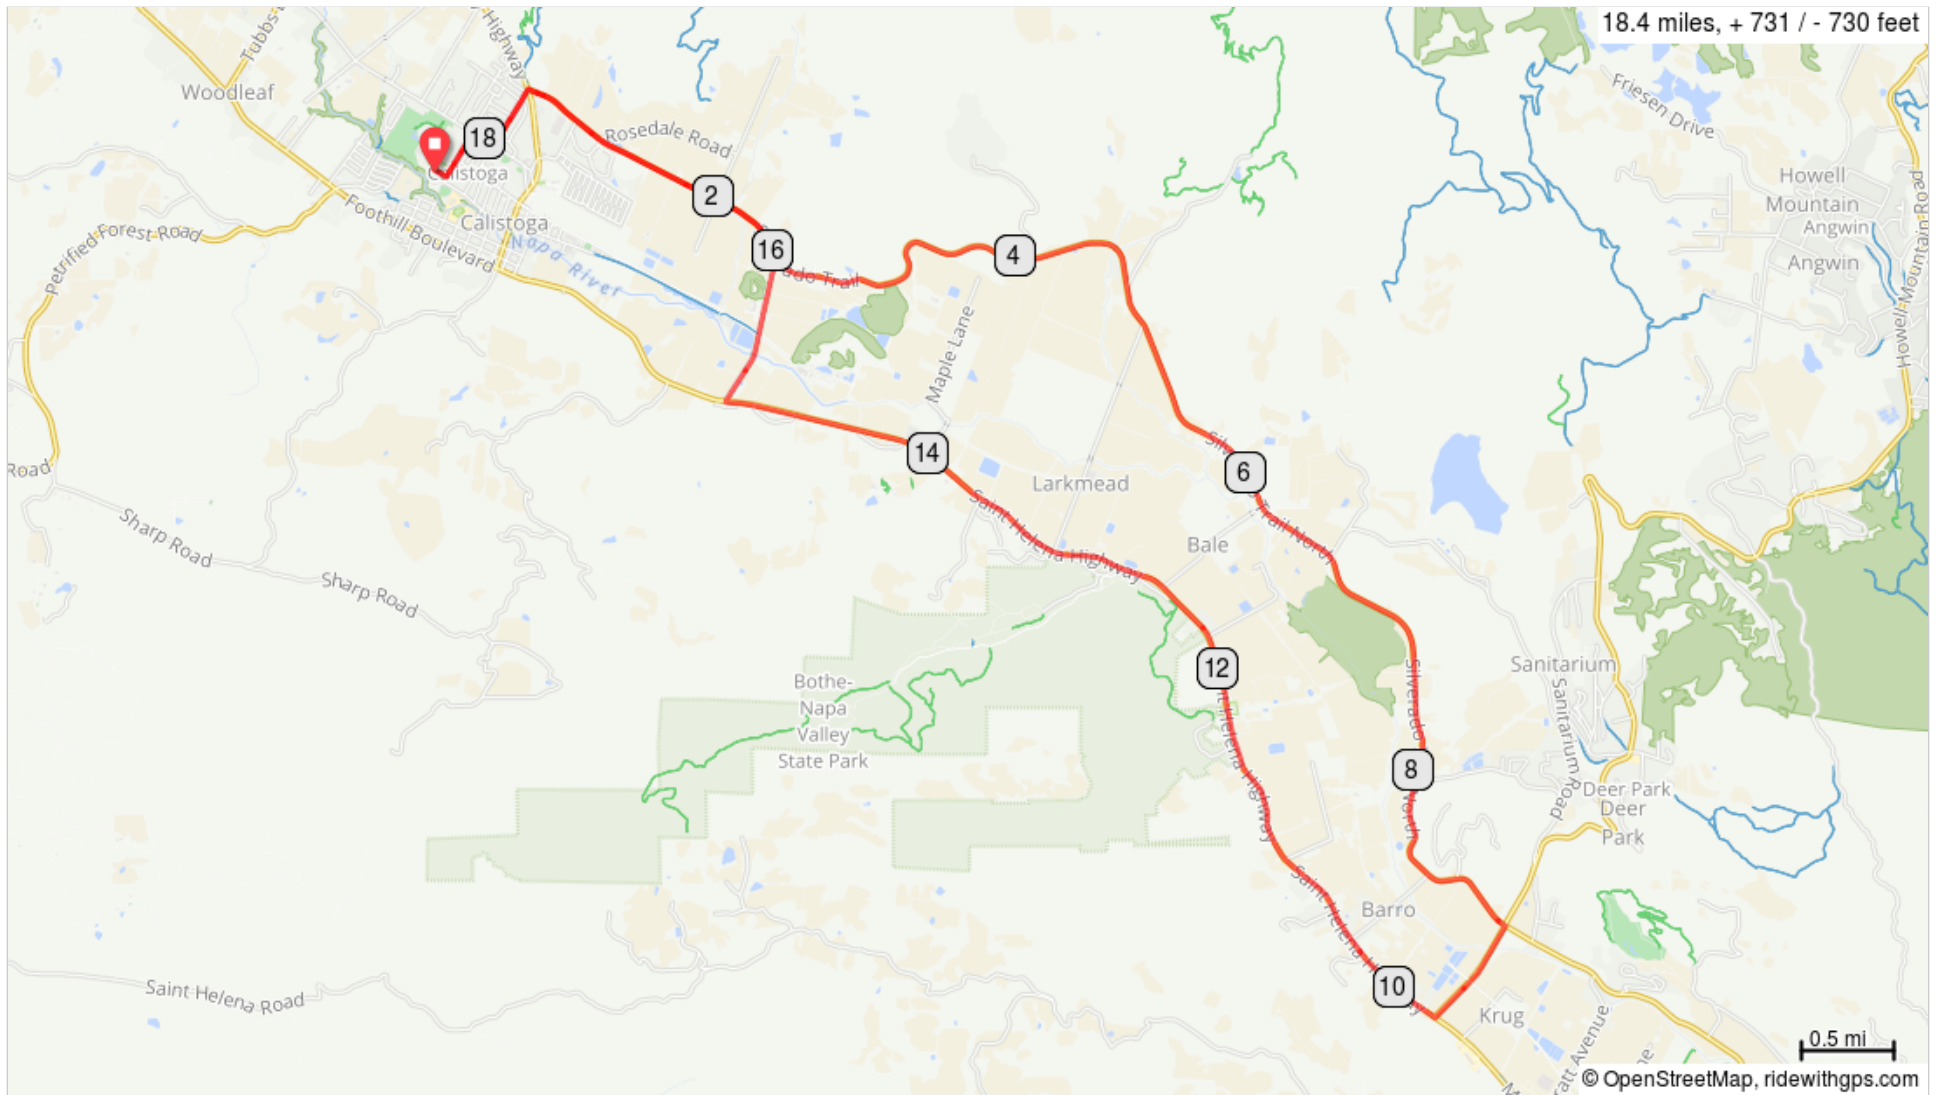

2018 Team NPF Cycle Napa Valley 18 mile Route

18.4 miles, + 731 / - 730 feet

2018 Team NPF Cycle Napa Valley 18 mile Route

Num	Dist	Note
1.	0.0	Start of route
2.	0.1	L onto N Oak St
3.	0.3	R onto Grant St
4.	0.5	L onto Lake St
5.	0.8	R onto Silverado Trail N
6.	9.1	R onto Deer Park Rd
7.	9.7	R onto CA-128 W/CA-29 N
8.	15.1	R onto Dunaweal Ln
9.	16.0	L onto Silverado Trail N
10.	17.6	L onto Lake St
11.	18.0	R onto Grant St
12.	18.1	L onto N Oak St

18.1 miles. +693/-686 feet

Num	Dist	Note
13.	18.4	R onto Gate 1 Entrance Rd
14.	18.4	End of route

0.3 miles. +0/-0 feet