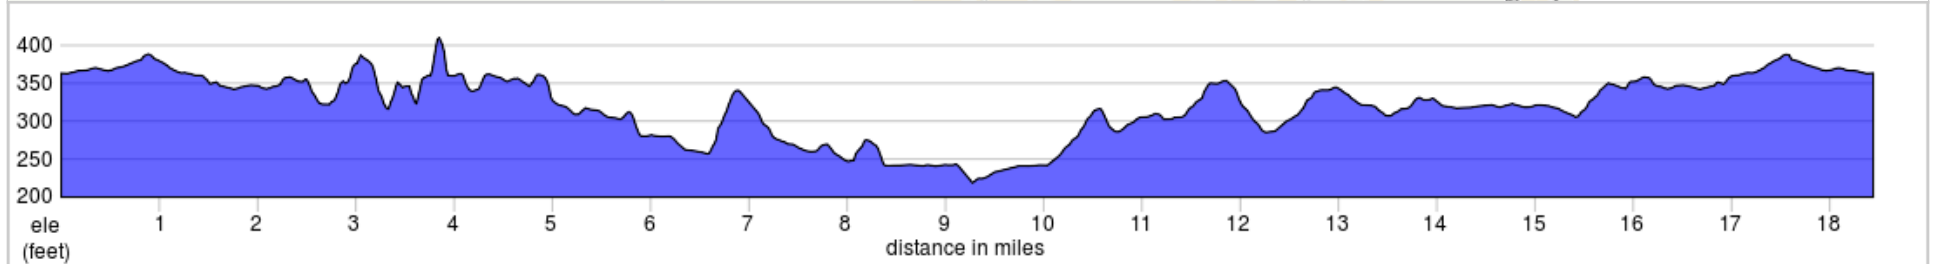

2018 Team NPF Cycle Napa Valley 18 mile Route

18.4 miles, + 731 / - 730 feet

2018 Team NPF Cycle Napa Valley 18 mile Route

Num	Dist	Note
1.	0.0	Start of route
2.	0.1	L onto N Oak St
3.	0.3	R onto Grant St
4.	0.5	L onto Lake St
5.	0.8	R onto Silverado Trail N
6.	9.1	R onto Deer Park Rd
7.	9.7	R onto CA-128 W/CA-29 N
8.	15.1	R onto Dunaweal Ln
9.	16.0	L onto Silverado Trail N
10.	17.6	L onto Lake St
11.	18.0	R onto Grant St
12.	18.1	L onto N Oak St

18.1 miles. +693/-686 feet

Num	Dist	Note
13.	18.4	R onto Gate 1 Entrance Rd
14.	18.4	End of route

0.3 miles. +0/-0 feet