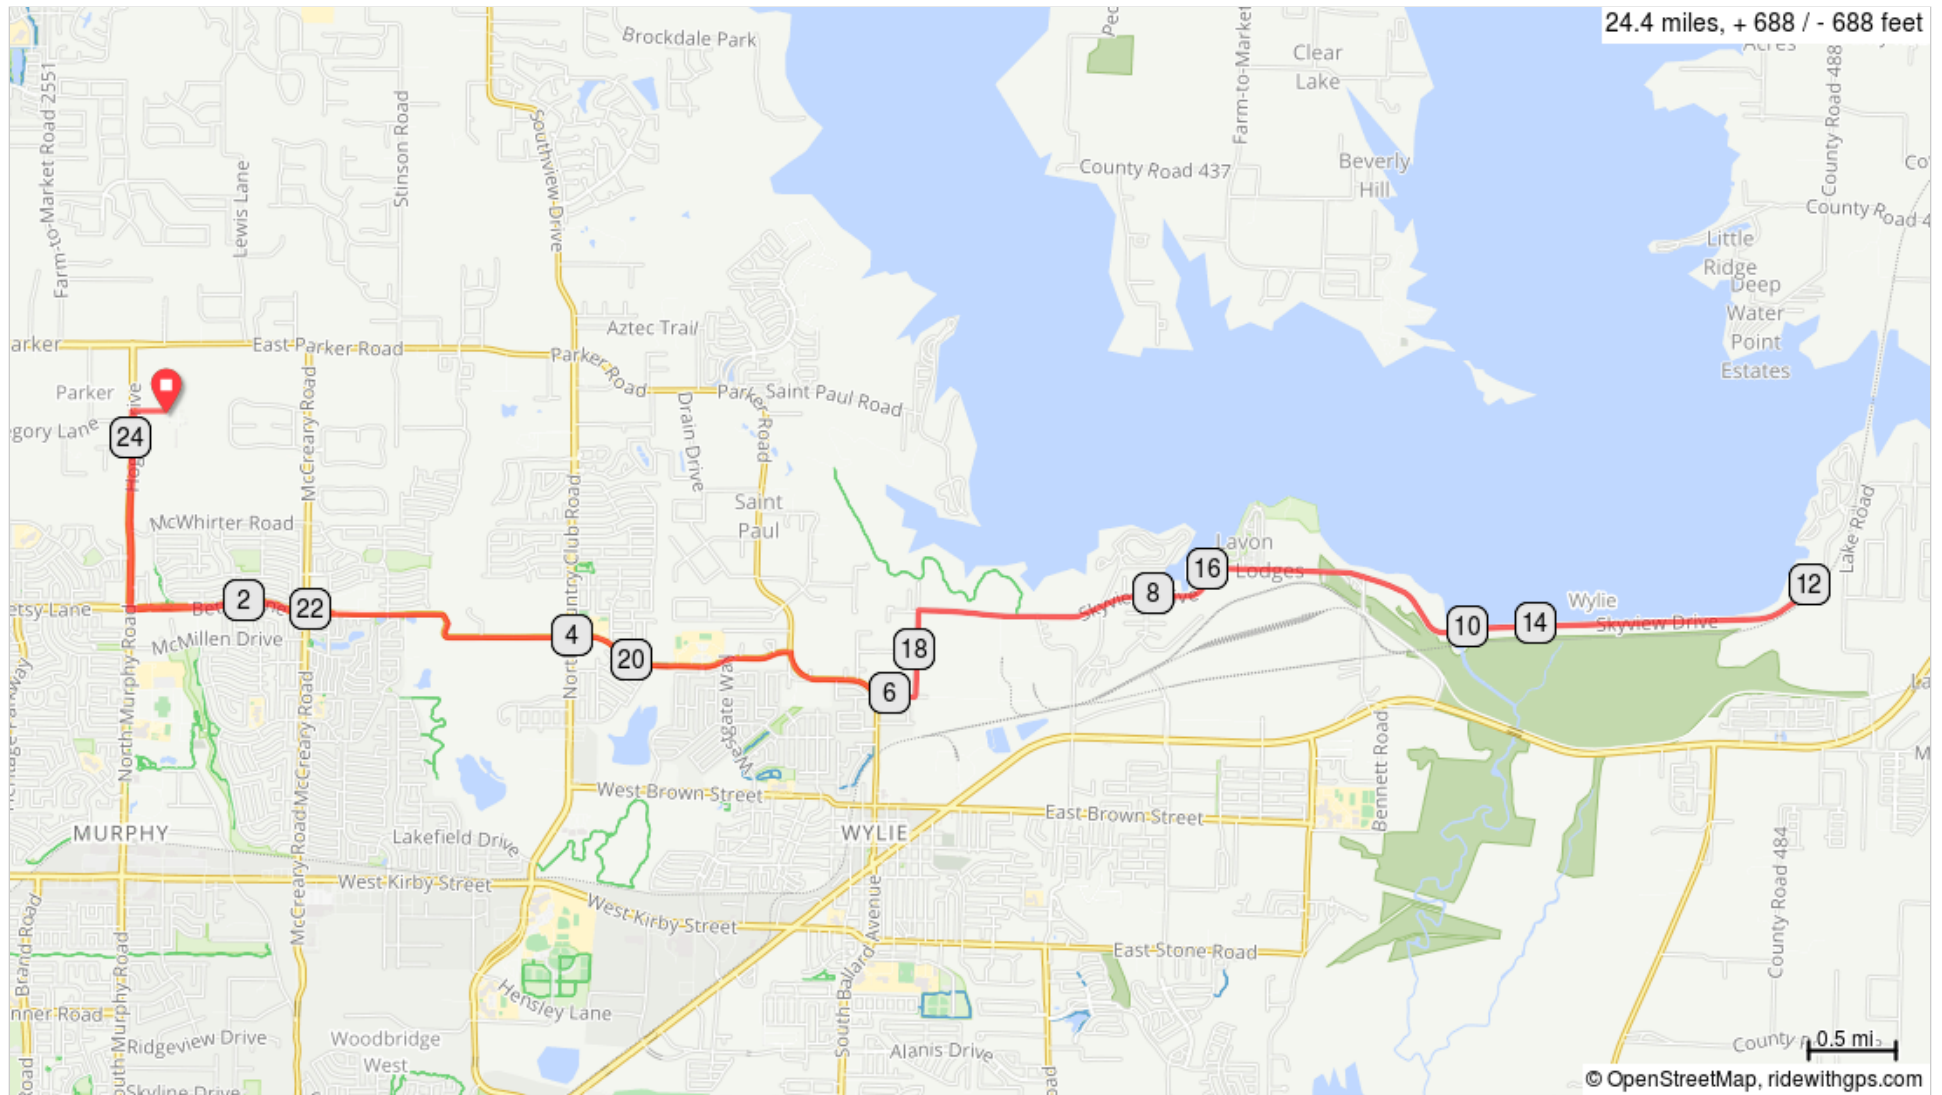

NPF Texas 2018 (25 miles)

24.4 miles, + 688 / - 688 feet

NPF Texas 2018 (25 miles)

Dist	Type	Note	Next
0.0		Start of route	0.2
0.2		L onto Hogge Dr	1.1
1.3		L onto Betsy Ln	1.0
2.4		Continue onto McMillen Rd	1.6
4.0		Continue onto Park Blvd	0.7
4.7		REST STOP 1 1st stop: Frank McMillan Junior High PO Box 490 Wylie TX 75093	0.6
5.3		R onto Parker Rd	0.6
5.9		L onto Paul Wilson Rd	0.7
6.6		R onto Skyview Dr	5.4

6.6 miles. +145/-201 feet

Dist	Type	Note	Next
12.0		L to Rest Stop 2	0.2
12.2		Rest Stop 2	0.2
12.4		R to continue	5.4
17.8		L onto Paul Wilson Rd	0.7
18.5		R onto Parker Rd	0.6
19.1		L onto Park Blvd	1.3
20.4		Continue onto McMillen Rd	1.6
22.0		Continue onto Betsy Ln	1.0
23.1		R onto N Murphy Rd	1.1
24.2		R	0.2
24.4		End of route	0.0

17.7 miles. +383/-288 feet