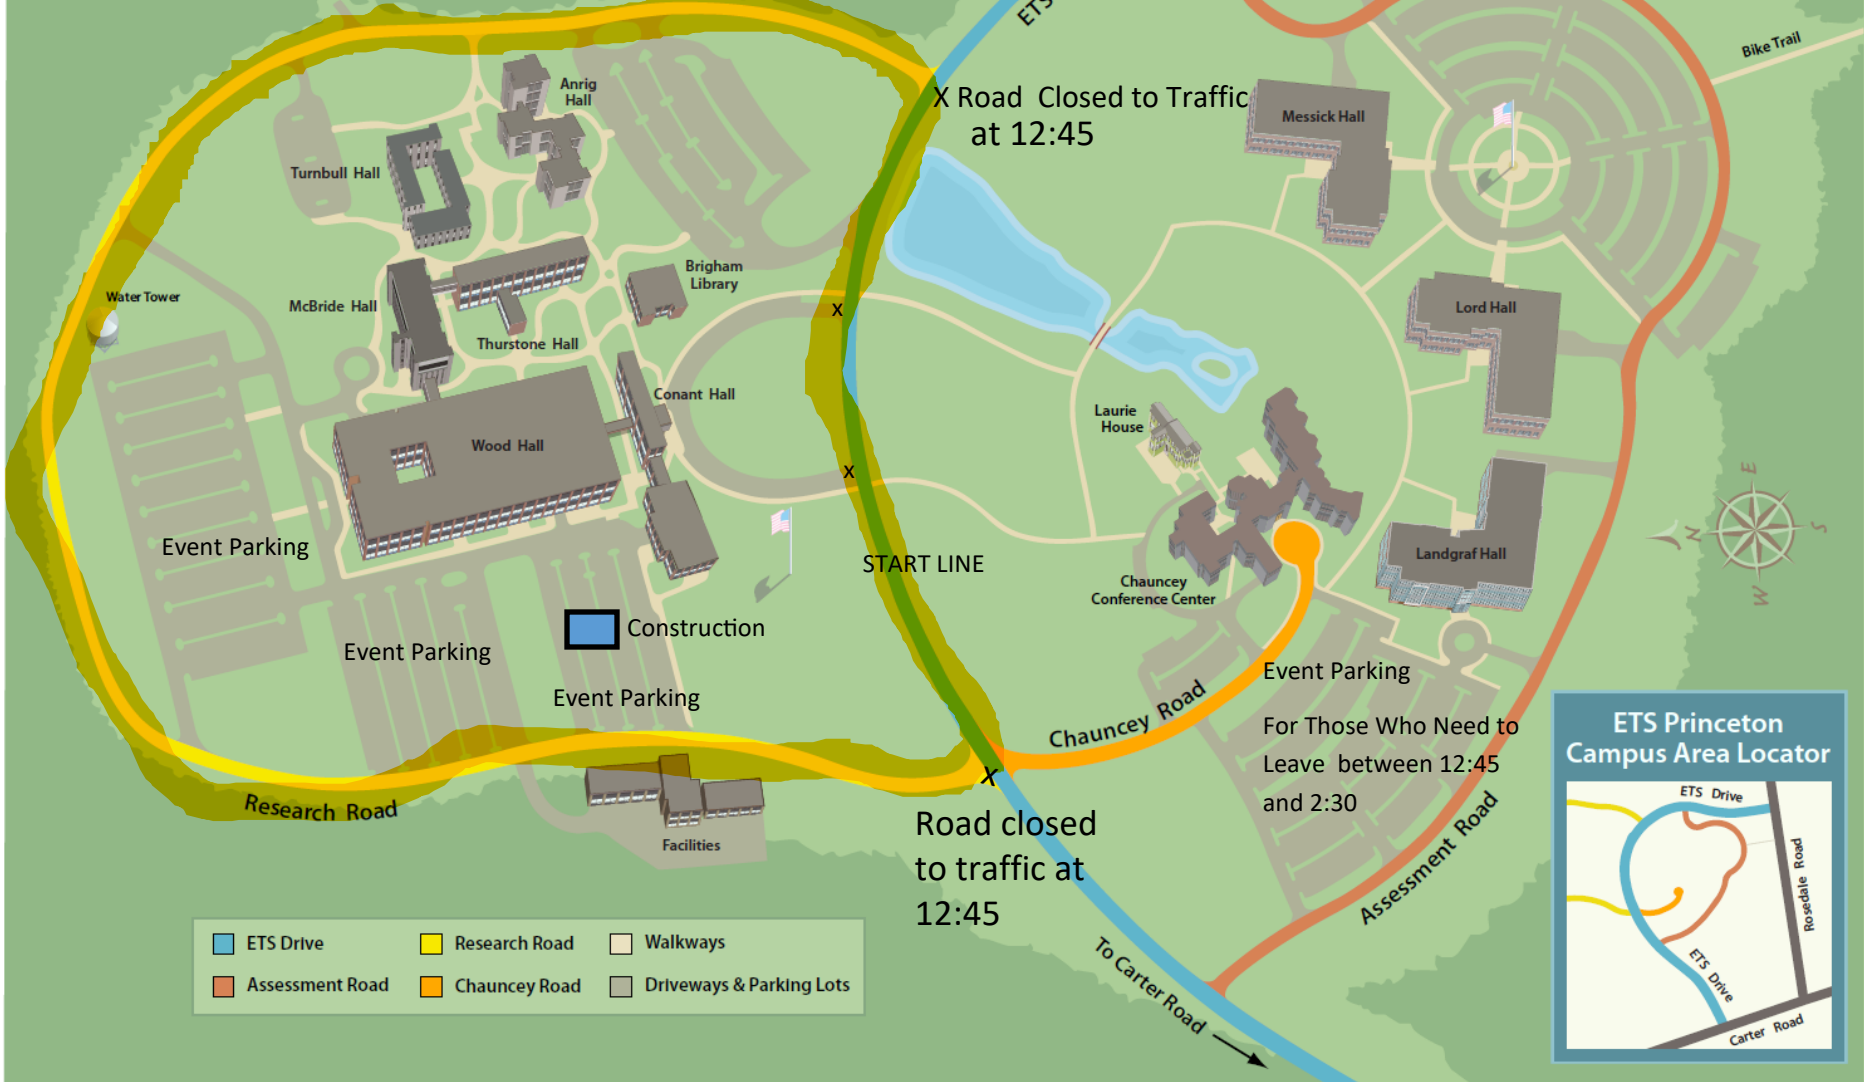

NAMIWalks Mercer County Walk Route
and Parking Information

ETS Princeton Campus Map

Rosedale & Carter Roads
Princeton, NJ 08541

Walk Route is three loops (3) around Research Road (highlighted)

ETS Drive Closes at 12:45 for Walk

X Road Closed to Traffic
at 12:45

Road closed
to traffic at
12:45

For Those Who Need to
Leave between 12:45
and 2:30

- ETS Drive
- Research Road
- Walkways
- Assessment Road
- Chauncey Road
- Driveways & Parking Lots