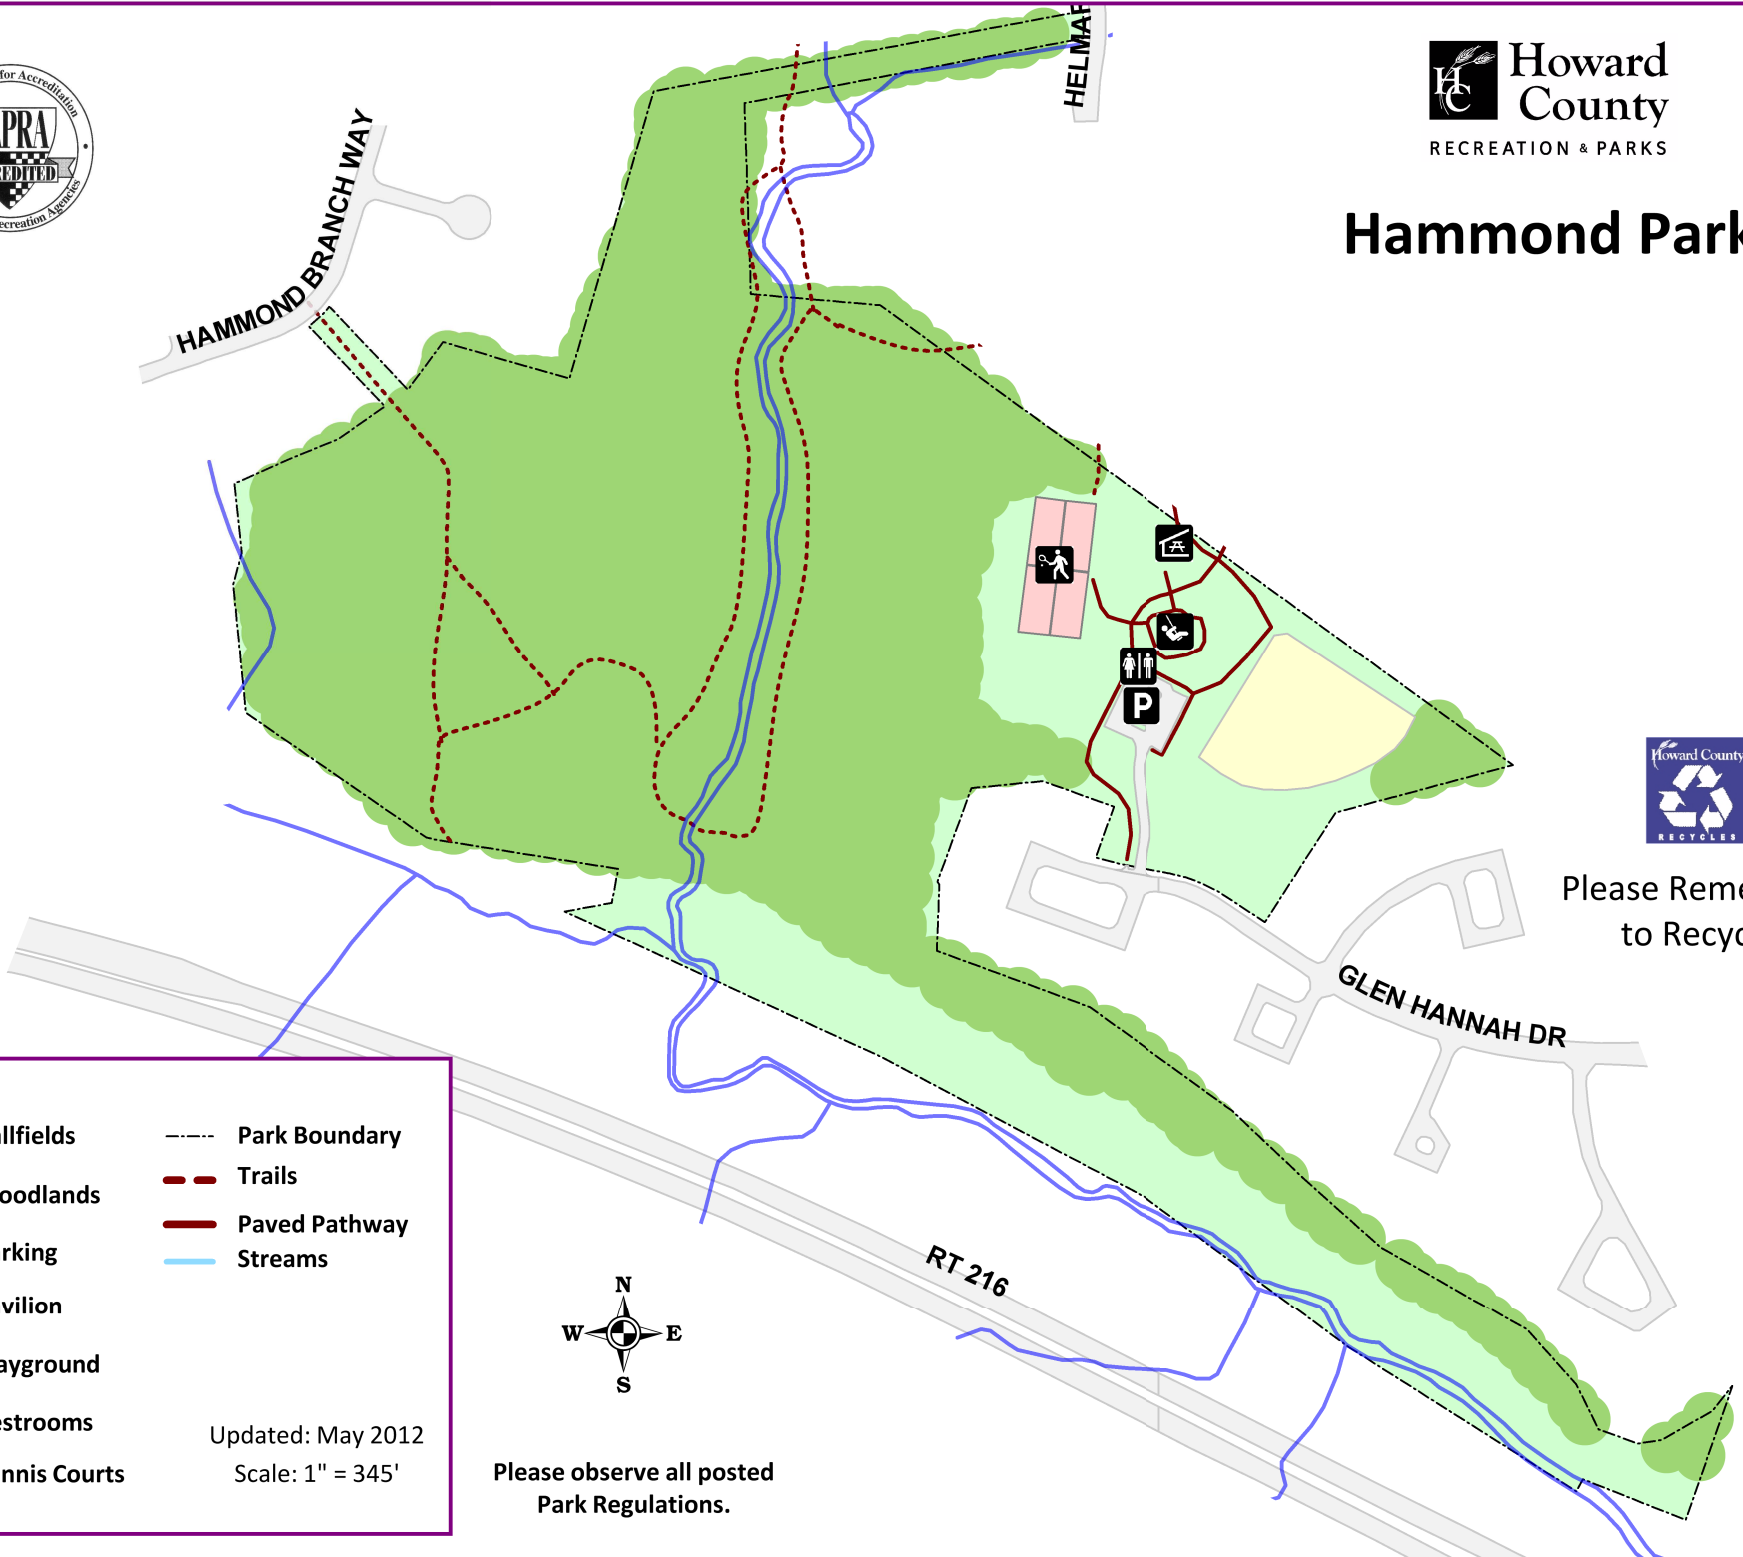

Hammond Park

Please Remember
to Recycle.

Legend:

- Ballfields
- Woodlands
- Parking
- Pavilion
- Playground
- Restrooms
- Tennis Courts
- Park Boundary
- Trails
- Paved Pathway
- Streams

Updated: May 2012
Scale: 1" = 345'

Please observe all posted
Park Regulations.