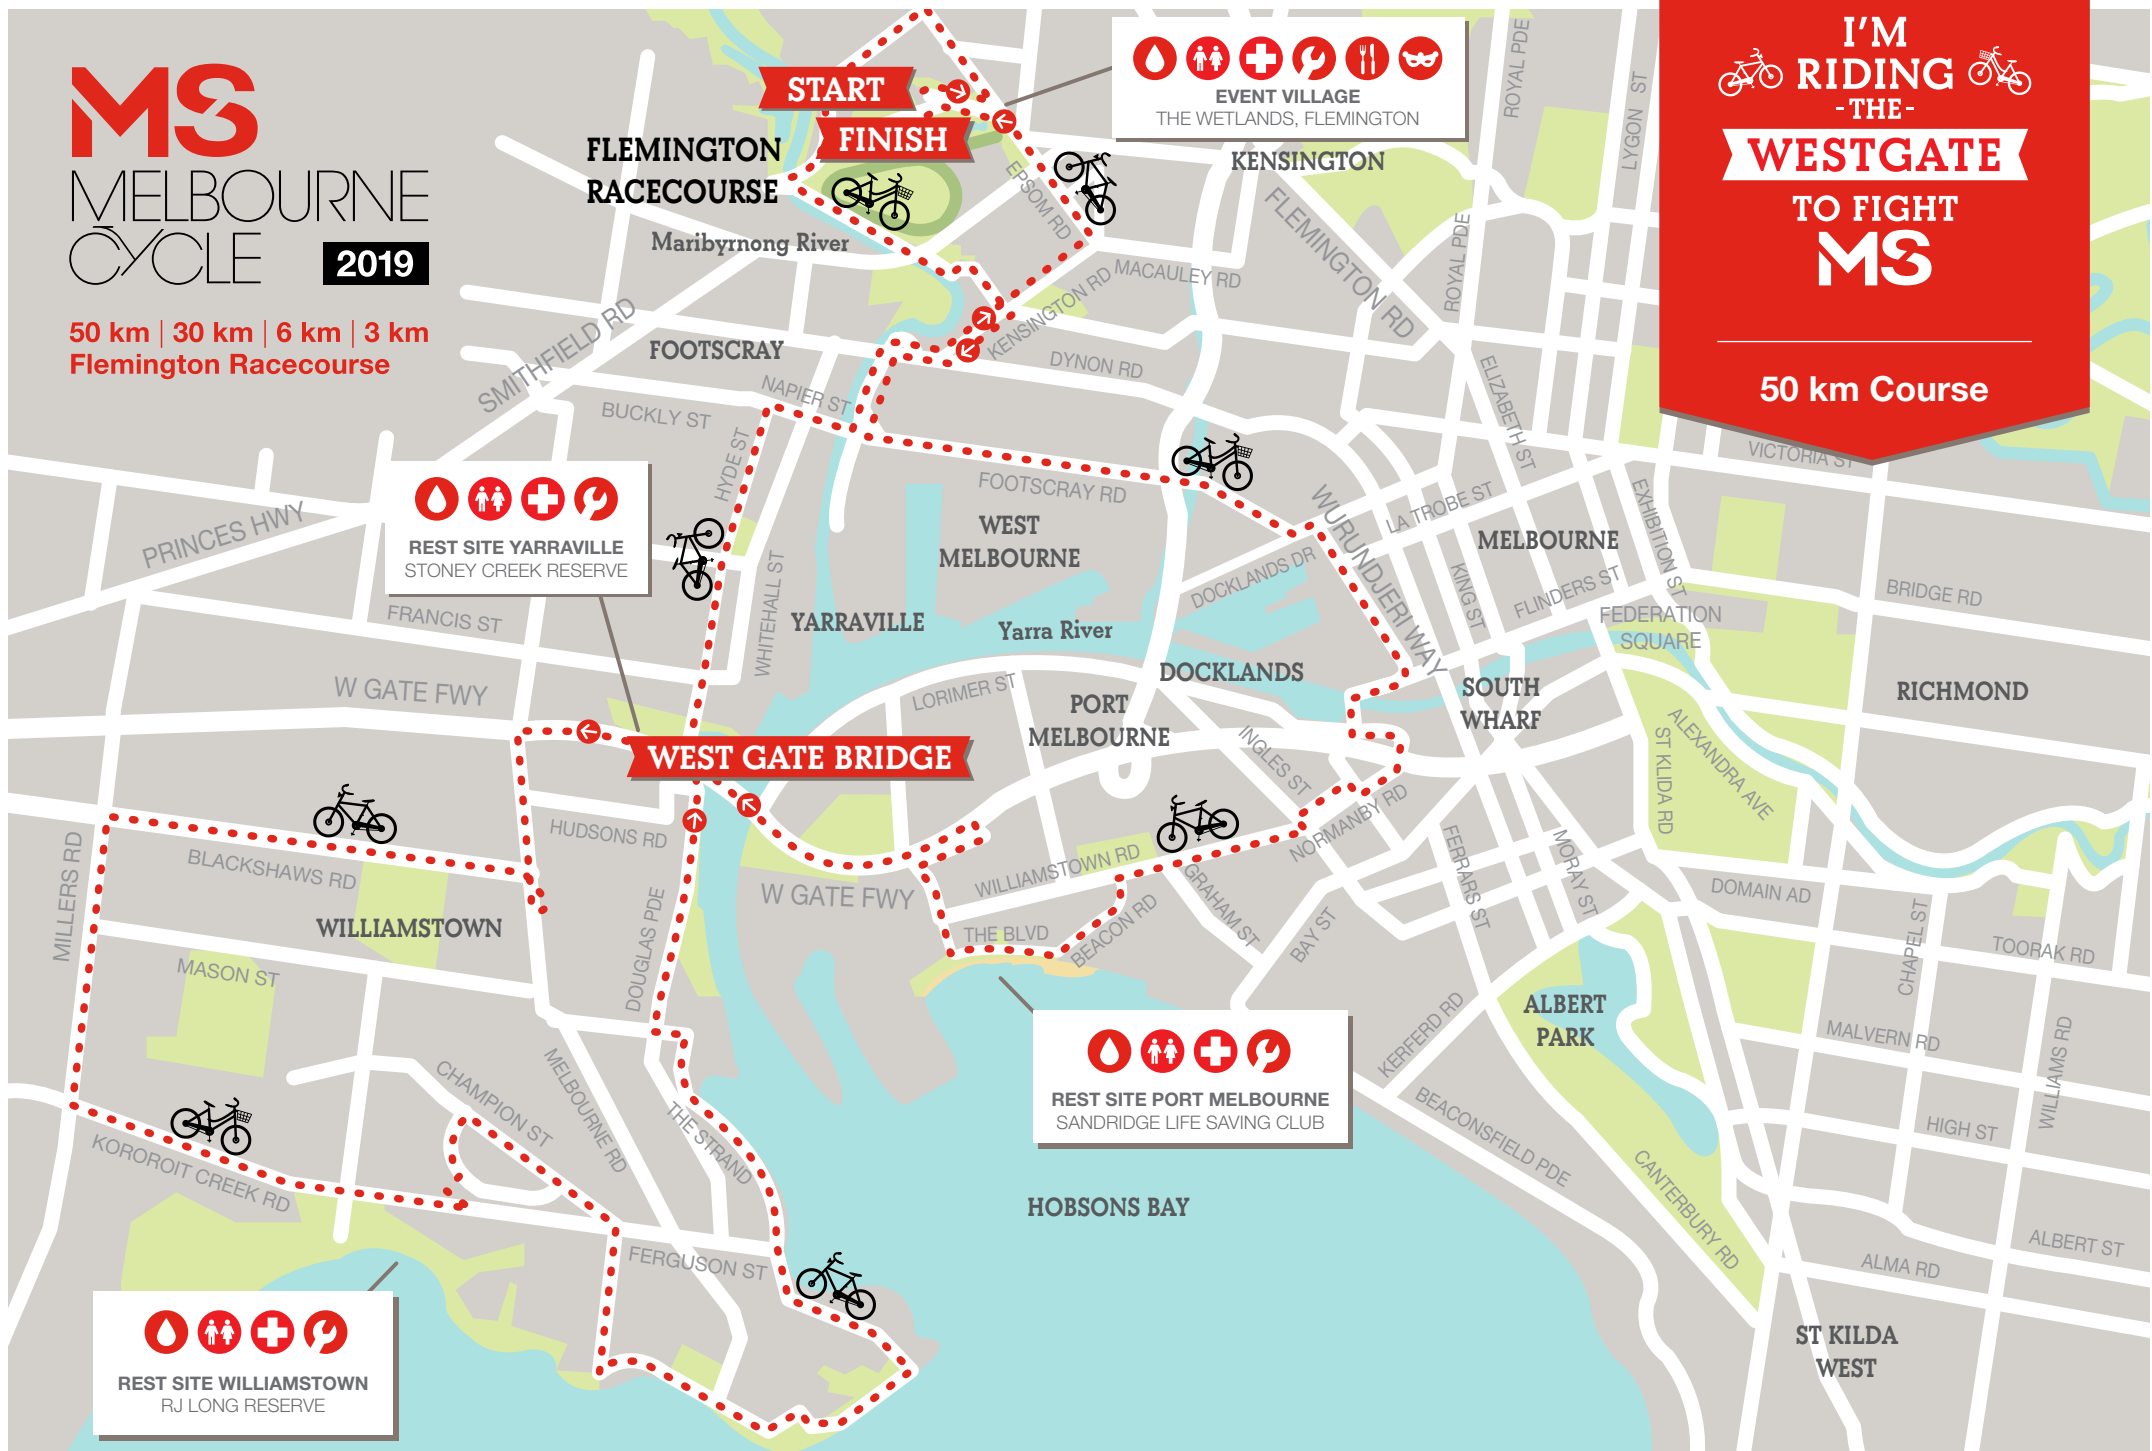

# MS MELBOURNE CYCLE 2019

50 km | 30 km | 6 km | 3 km  
Flemington Racecourse

I'M RIDING -THE- WESTGATE TO FIGHT MS  
50 km Course

Check out all the awesome Melbourne sights you will cycle through and more, at [msmelbournecycle.org.au](http://msmelbournecycle.org.au)