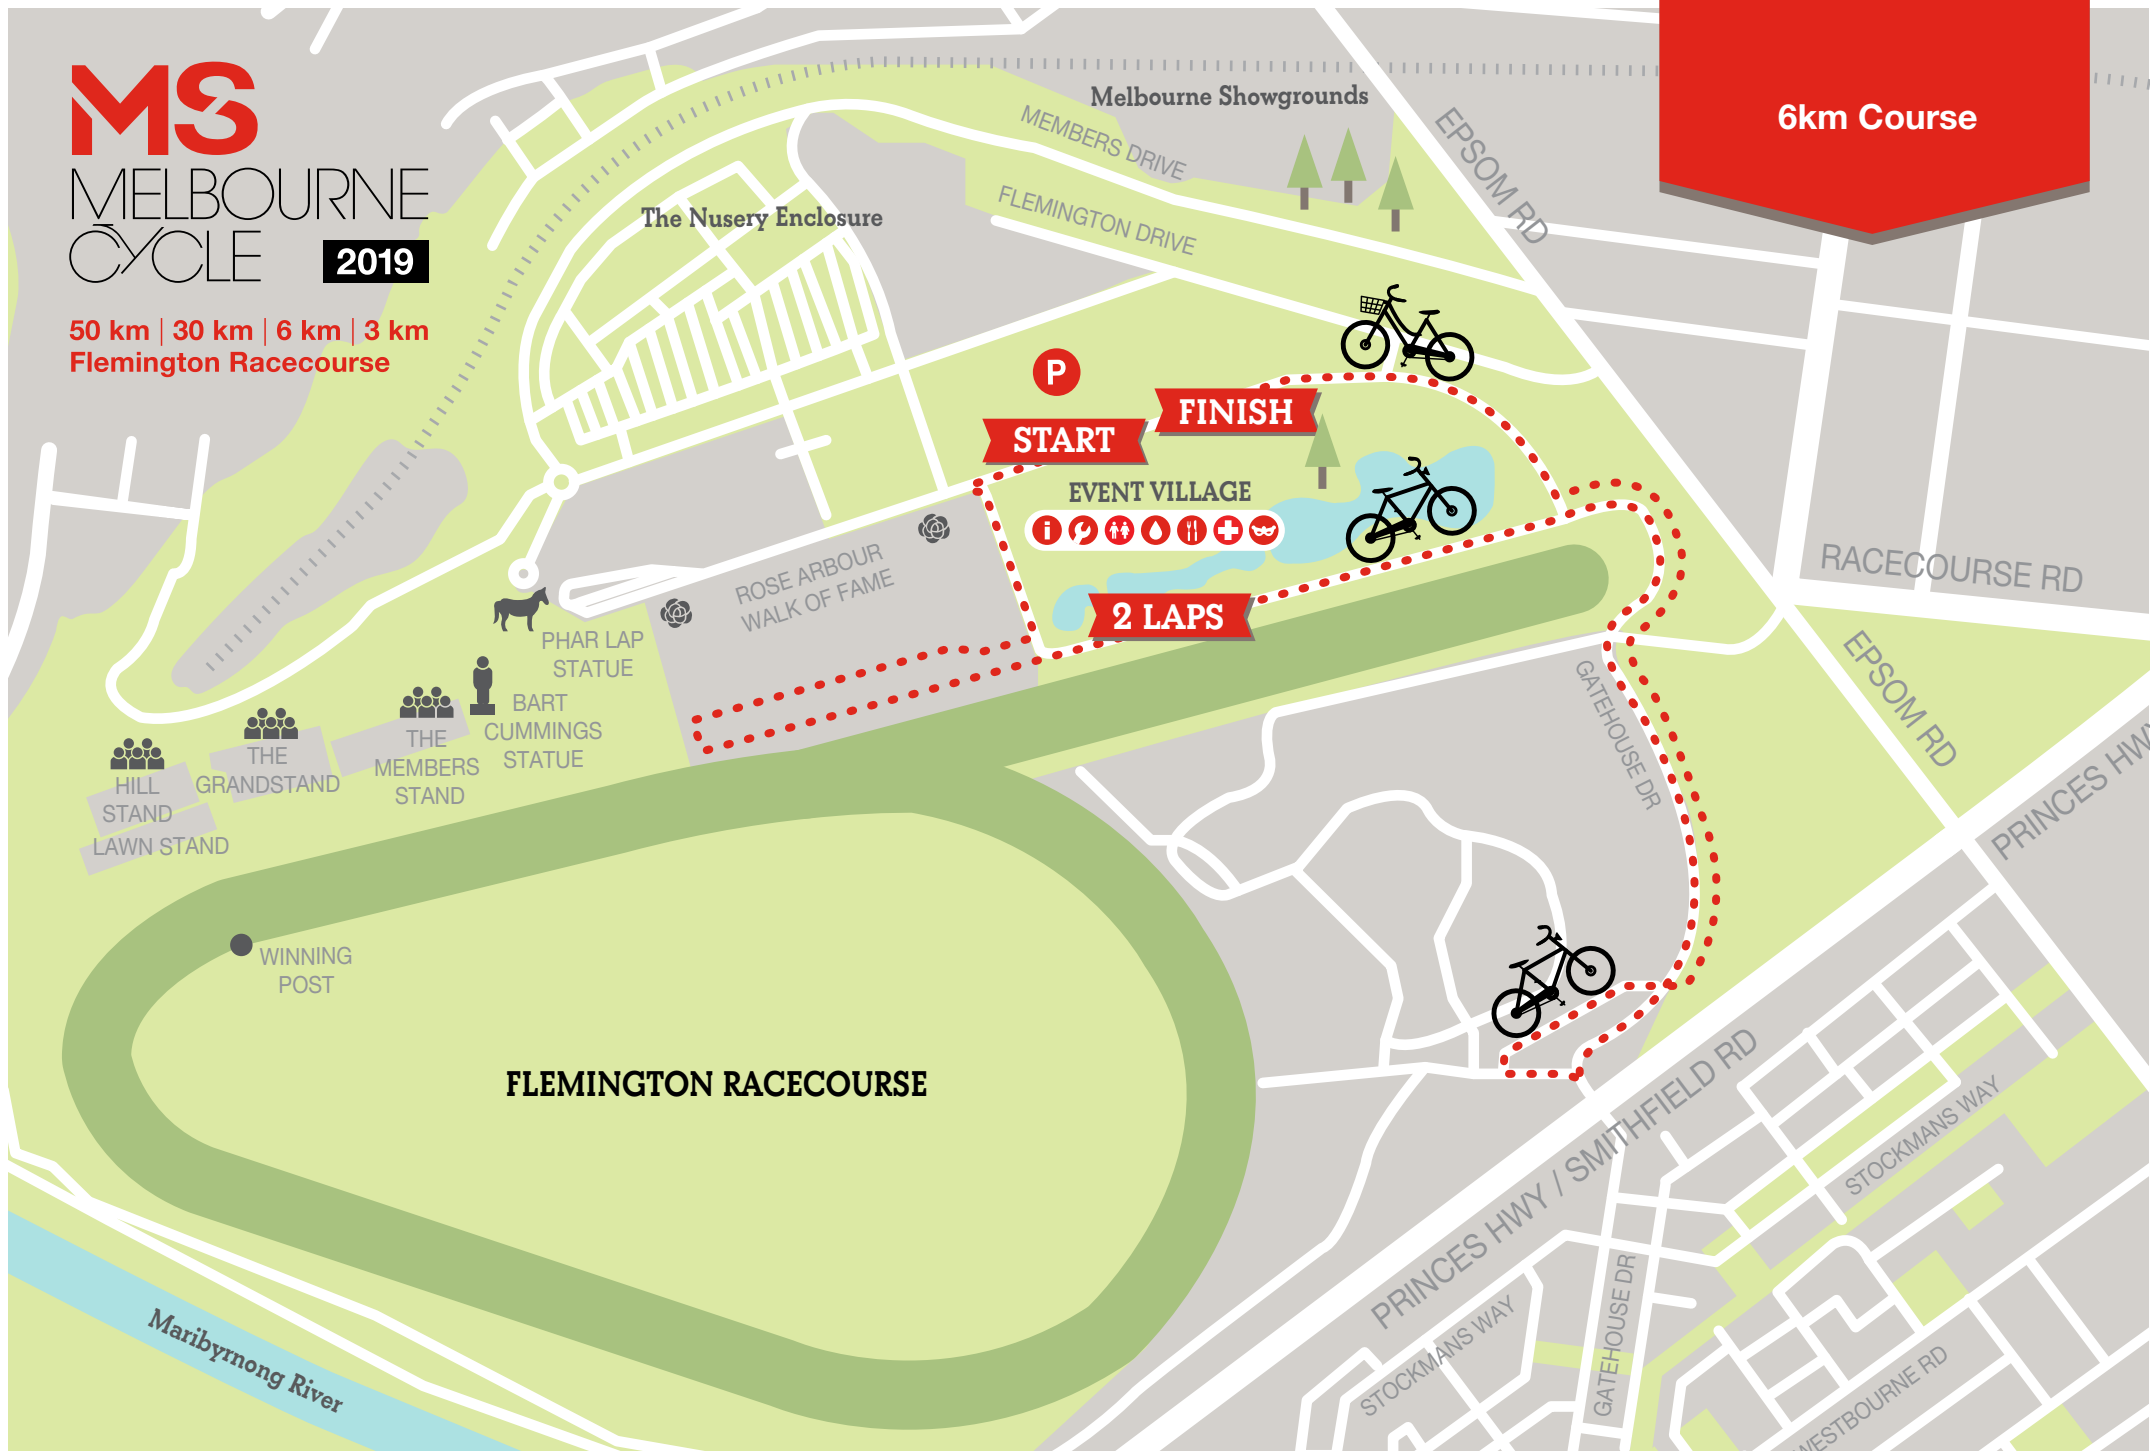

MS

MELBOURNE CYCLE

2019

50 km | 30 km | 6 km | 3 km
Flemington Racecourse

6km Course

PARKING

INFORMATION

BIKE REPAIR

TOILETS

WATER

FOOD

FIRST AID

ENTERTAINMENT