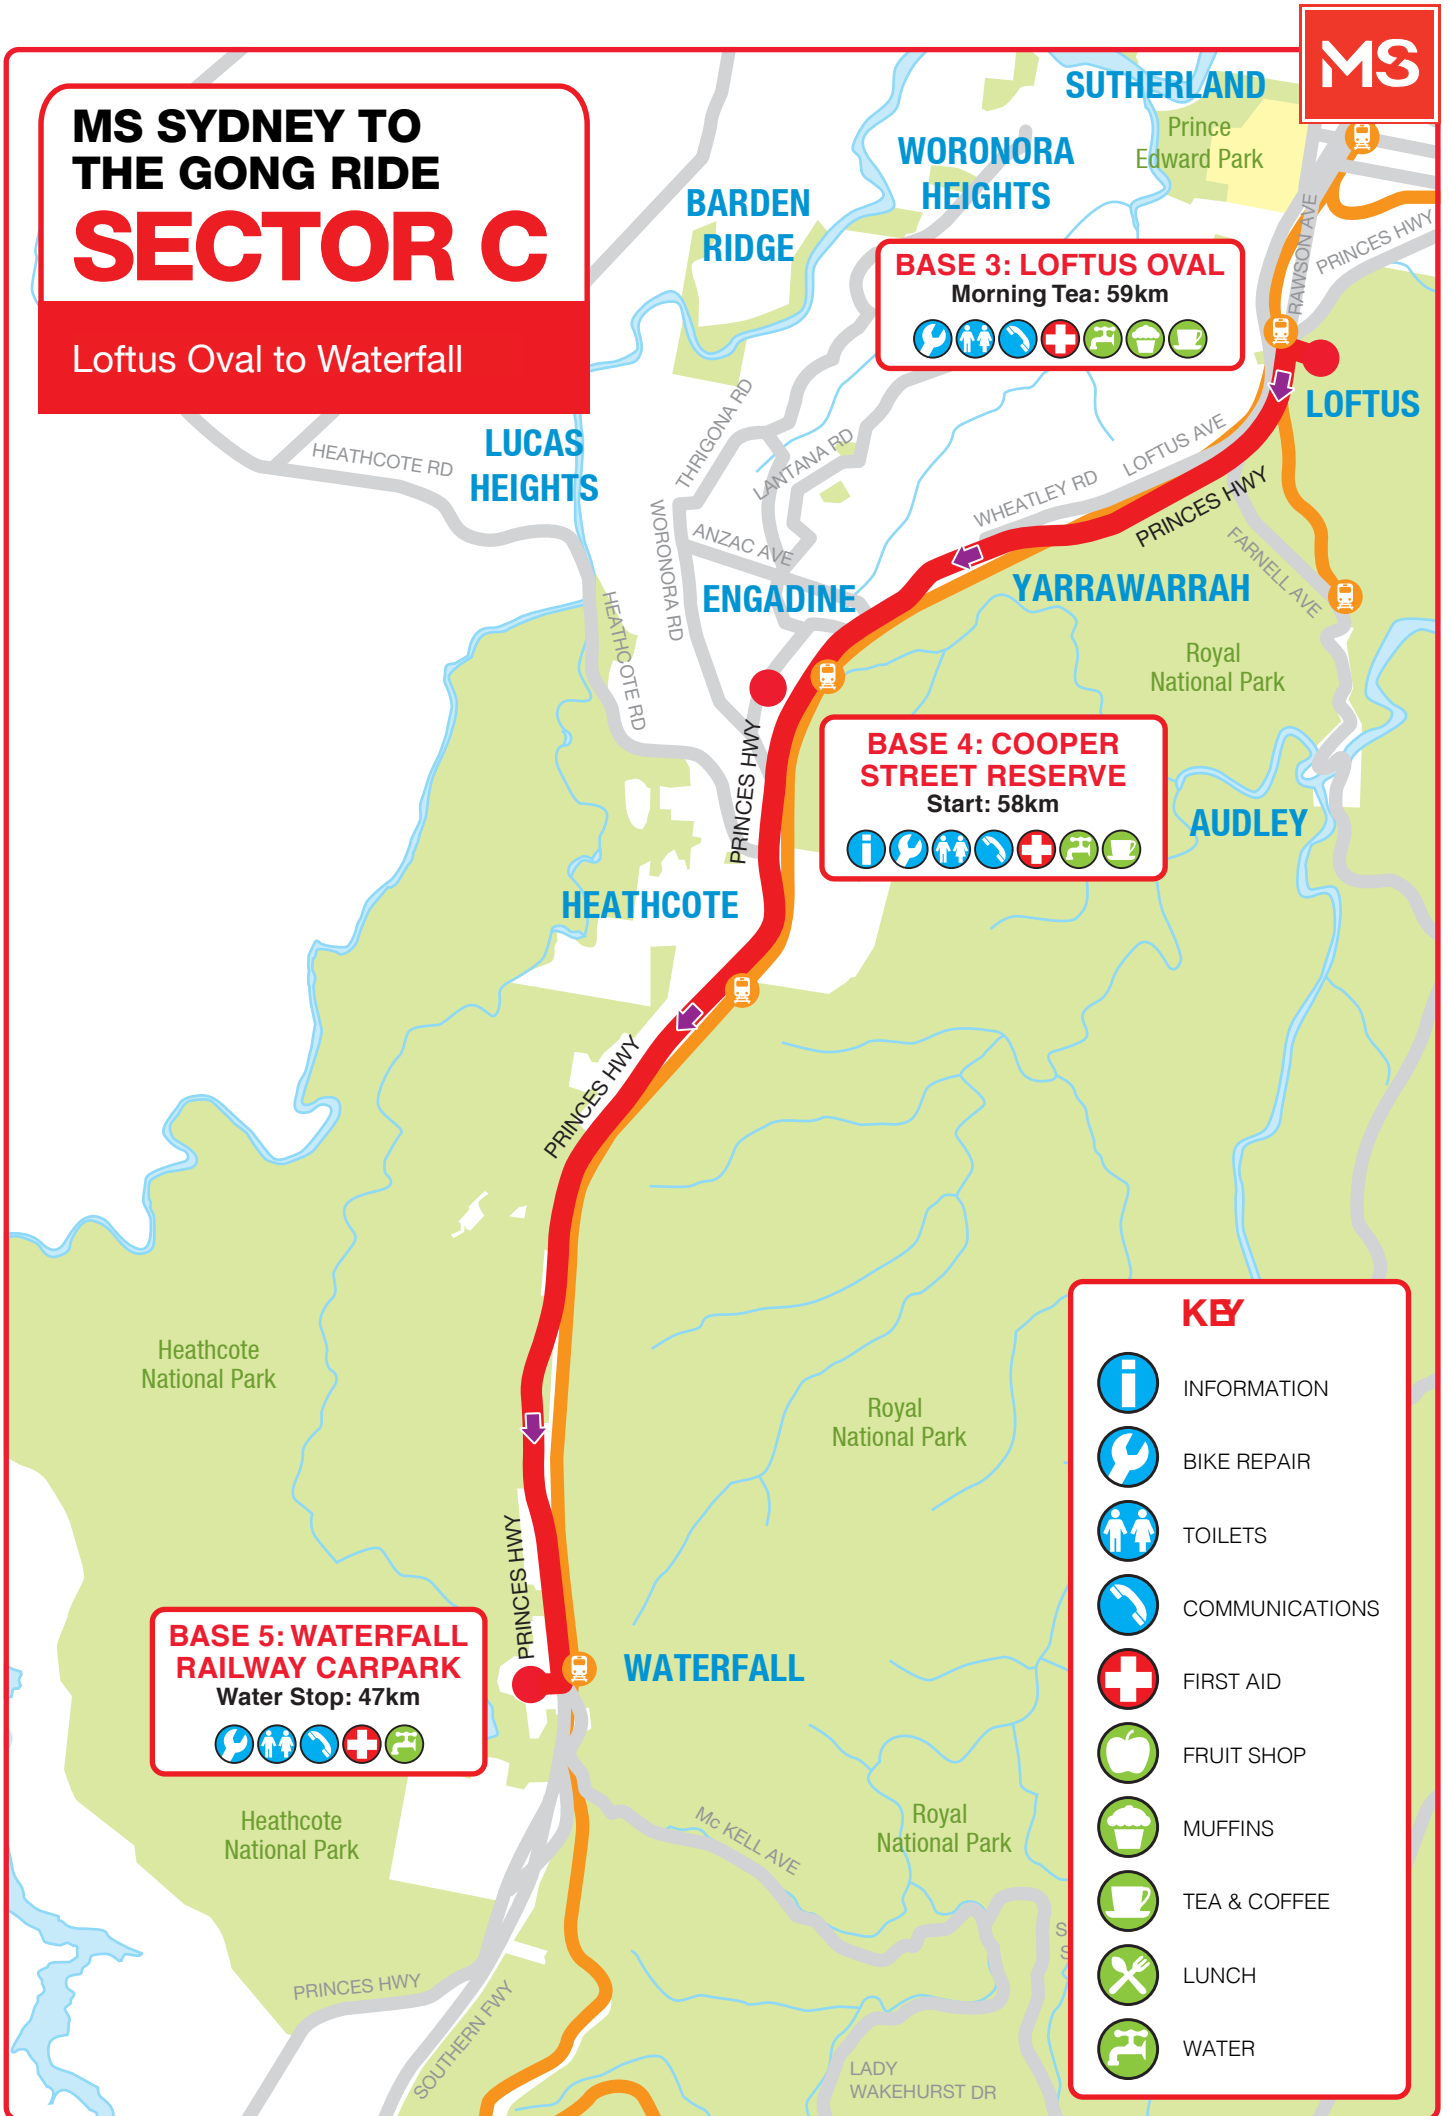

# MS SYDNEY TO THE GONG RIDE SECTOR C

Loftus Oval to Waterfall

**BASE 3: LOFTUS OVAL**  
Morning Tea: 59km

Icons: Information, Bike Repair, Toilets, Communications, First Aid, Fruit Shop, Muffins, Tea & Coffee, Lunch, Water

**BASE 4: COOPER STREET RESERVE**  
Start: 58km

Icons: Information, Bike Repair, Toilets, Communications, First Aid, Fruit Shop, Muffins, Tea & Coffee, Lunch, Water

**BASE 5: WATERFALL RAILWAY CARPARK**  
Water Stop: 47km

Icons: Bike Repair, Toilets, Communications, First Aid, Fruit Shop, Muffins, Tea & Coffee, Lunch, Water

**KEY**

- INFORMATION
- BIKE REPAIR
- TOILETS
- COMMUNICATIONS
- FIRST AID
- FRUIT SHOP
- MUFFINS
- TEA & COFFEE
- LUNCH
- WATER