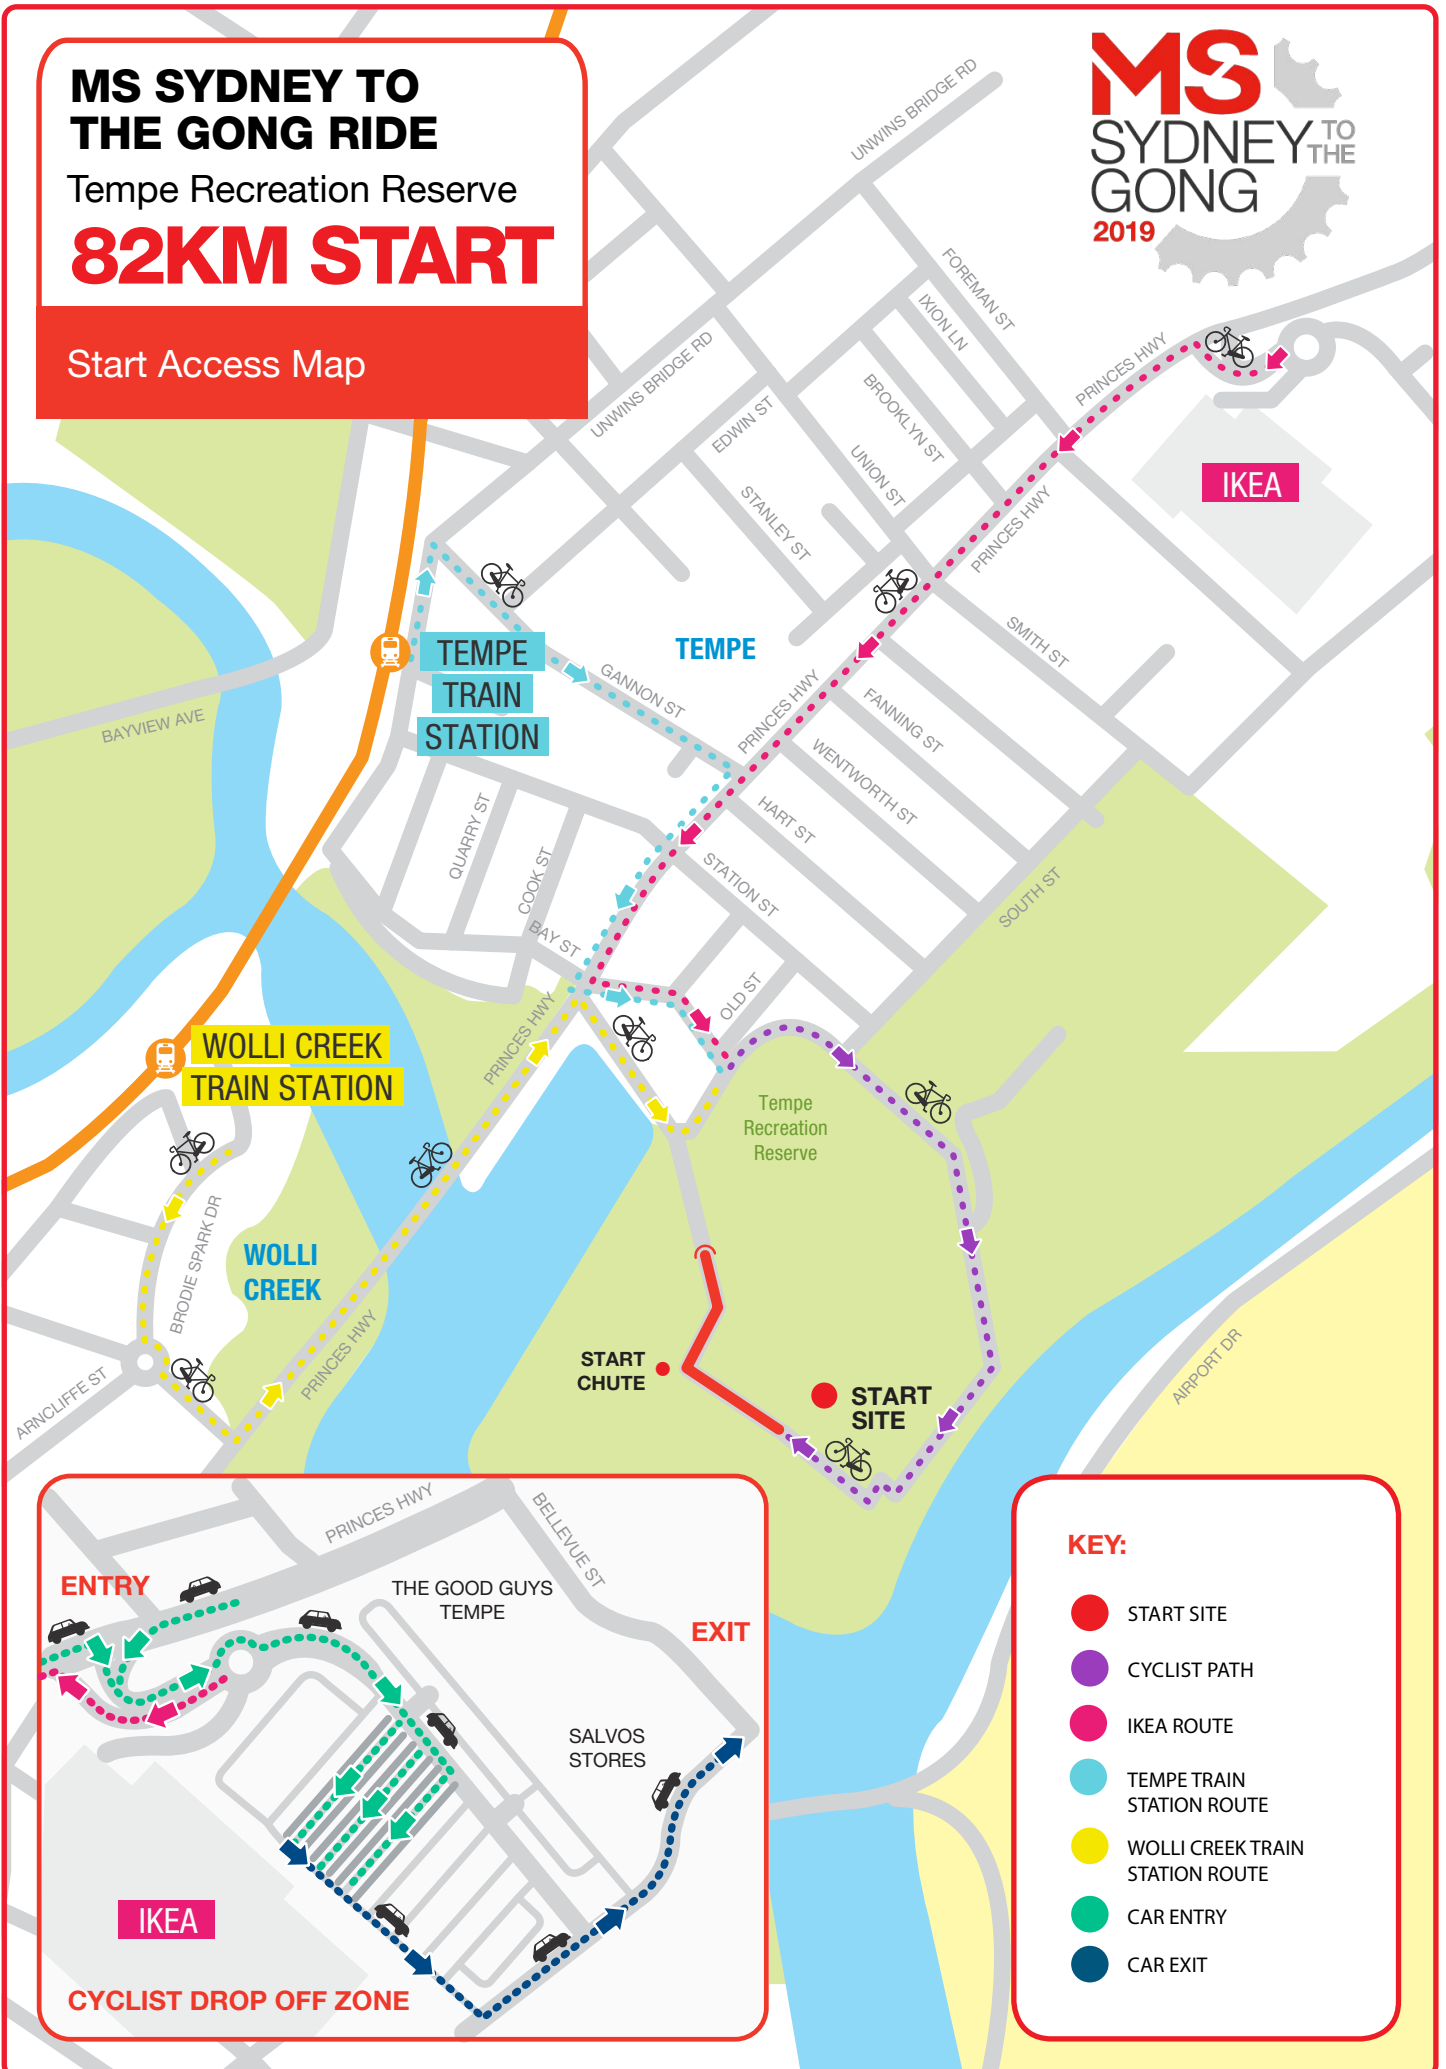

MS SYDNEY TO THE GONG RIDE

Tempe Recreation Reserve

82KM START

Start Access Map

KEY:

- START SITE
- CYCLIST PATH
- IKEA ROUTE
- TEMPE TRAIN STATION ROUTE
- WOLLIE CREEK TRAIN STATION ROUTE
- CAR ENTRY
- CAR EXIT