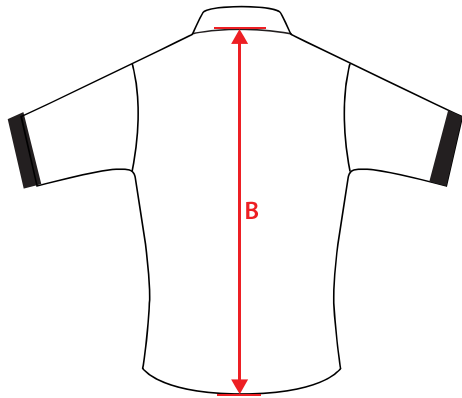

Mens Classic Running Shirt

Spec.		XS	S	M	L	XL	XXL	3XL
Front Length	A	52	54	56	58	60	62	64
Back Length	B	63	65	67	69	71	72	74
Chest 1/2	C	47	49.5	52	54	56	58	60
Sleeve Length	F	35	36	37	38	39	40	41
Sleeve Cuff	G	17	18	19	20	21	22	23

Womens Classic Running Shirt

Spec.		6	8	10	12	14	16	18
Front Length	A	46	48	50	52	54	56	58
Back Length	B	54	56	58	60	62	64	66
Chest 1/2	C	41	43	45	47	49	51	53
Bottom Width	D	38	40	42	44	46	48	50
Sleeve Length	F	27	28	29	30	31	32	33
Sleeve Cuff	G	13.5	14	14.5	15	15.5	16	16.5

Childrens Classic Running Shirt

Spec.		6K	8K	10K	12K
Back Length	B	48	52	56	60
Chest 1/2	C	37	40	43	46