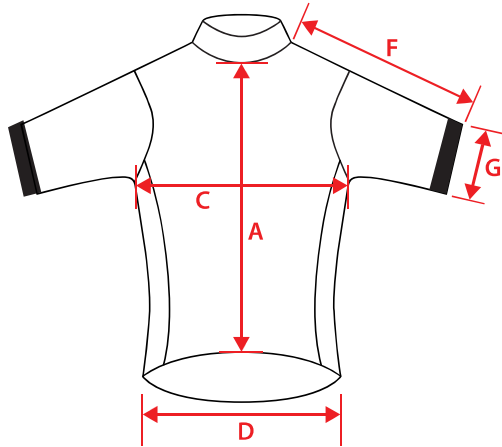

Mens Classic Running Shirt

Spec.		XS	S	M	L	XL	XXL	3XL
Front Length	A	52	54	56	58	60	62	64
Back Length	B	63	65	67	69	71	72	74
Chest 1/2	C	47	49.5	52	54	56	58	60
Sleeve Length	F	35	36	37	38	39	40	41
Sleeve Cuff	G	17	18	19	20	21	22	23

Womens Classic Running Shirt

Spec.		6	8	10	12	14	16	18
Front Length	A	46	48	50	52	54	56	58
Back Length	B	54	56	58	60	62	64	66
Chest 1/2	C	41	43	45	47	49	51	53
Bottom Width	D	38	40	42	44	46	48	50
Sleeve Length	F	27	28	29	30	31	32	33
Sleeve Cuff	G	13.5	14	14.5	15	15.5	16	16.5

Childrens Classic Running Shirt

Spec.		6K	8K	10K	12K
Back Length	B	48	52	56	60
Chest 1/2	C	37	40	43	46