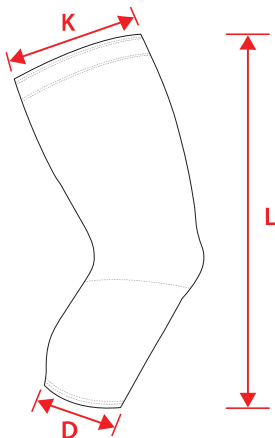

Classic Arm Warmers

Spec.		XS	S	M	L	XL	XXL
Total Length	A	38	40	42	44	46	48
1/2 Top	K	12	12.5	13	13.5	14	14.5
1/2 Bottom	D	7.5	8	8.5	9	9.5	10

Classic Leg Warmers

Spec.		S	M	L	XL	XXL
Total Length	A	65	67	69	71	73
1/2 Top	K	35	37	39	41	43
1/2 Bottom	D	20	22	24	26	28

Classic Knee Warmers

Spec.		S	M	L	XL
Length	A	36.5	37.5	38.5	39.5
Top Width	K	18.75	19.5	20.25	21
Bottom Width	D	13	13.5	14	14.5