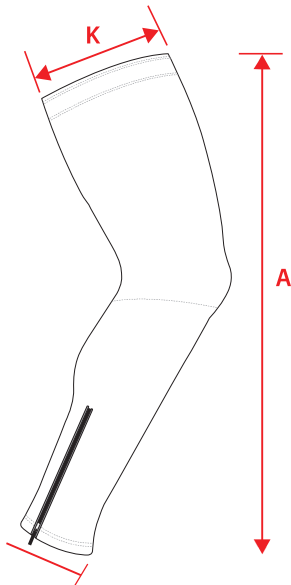

Classic Arm Warmers

Spec.		XS	S	M	L	XL	XXL
Total Length	A	38	40	42	44	46	48
1/2 Top	K	12	12.5	13	13.5	14	14.5
1/2 Bottom	D	7.5	8	8.5	9	9.5	10

Classic Leg Warmers

Spec.		S	M	L	XL	XXL
Total Length	A	65	67	69	71	73
1/2 Top	K	35	37	39	41	43
1/2 Bottom	D	20	22	24	26	28

Classic Knee Warmers

Spec.		S	M	L	XL
Length	A	36.5	37.5	38.5	39.5
Top Width	K	18.75	19.5	20.25	21
Bottom Width	D	13	13.5	14	14.5