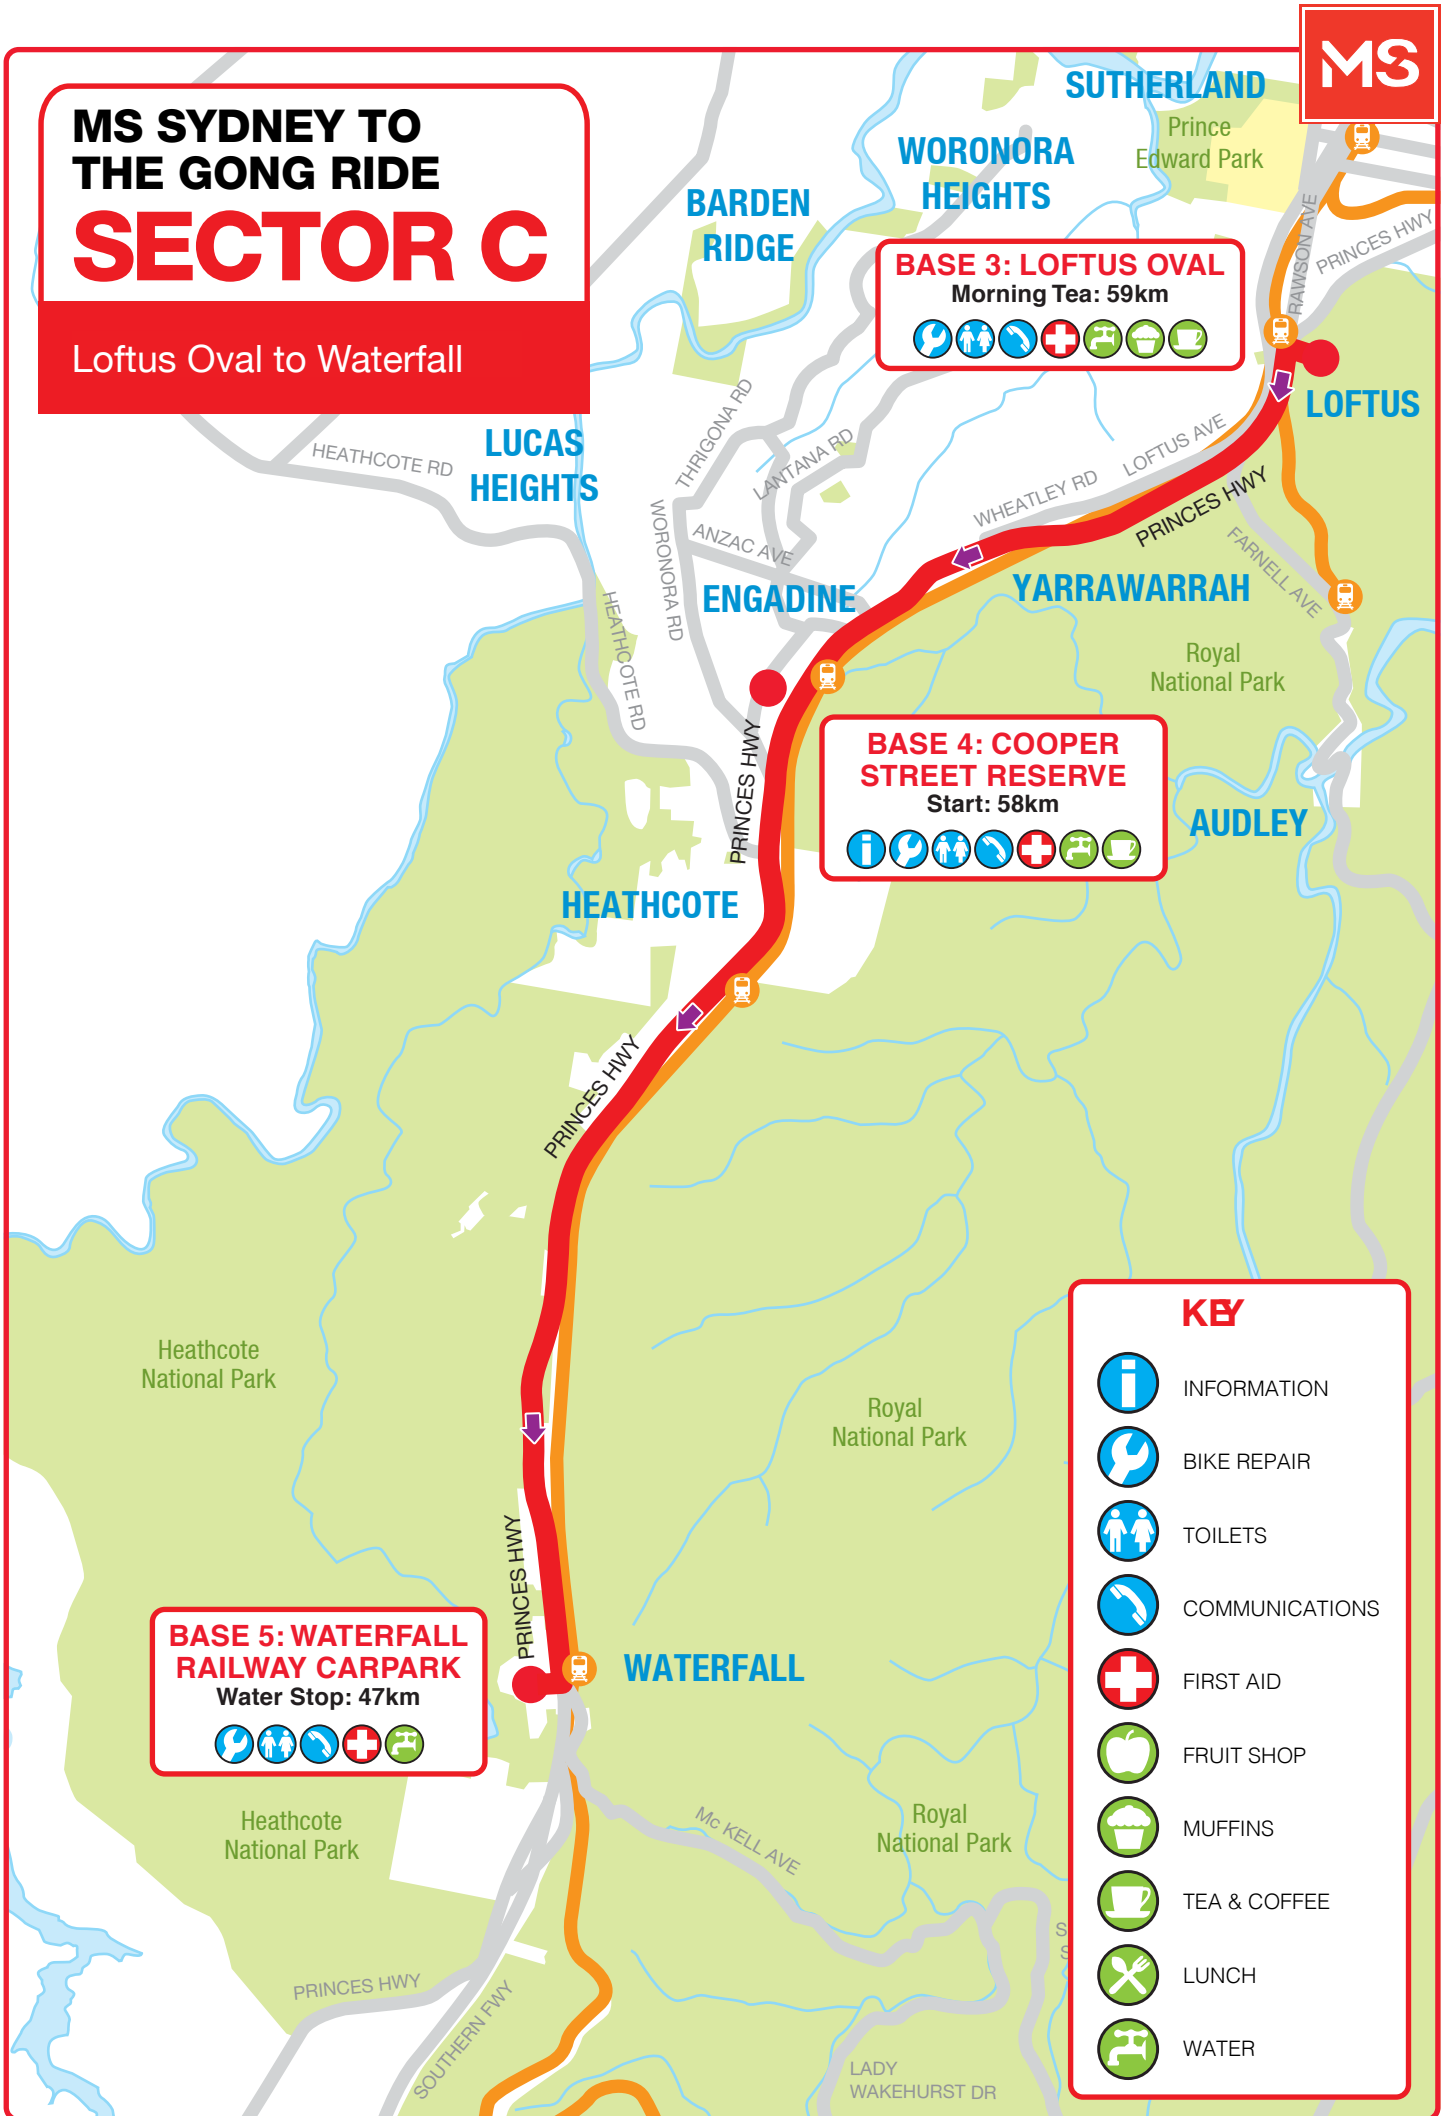

# MS SYDNEY TO THE GONG RIDE SECTOR B

Cook Park to Loftus Oval

**BASE 2: COOK PARK**  
Water Stop: 73km

**BASE 3: LOFTUS OVAL**  
Morning Tea: 59km

**KEY**

- INFORMATION
- BIKE REPAIR
- TOILETS
- COMMUNICATIONS
- FIRST AID
- FRUIT SHOP
- MUFFINS
- TEA & COFFEE
- LUNCH
- WATER

# MS SYDNEY TO THE GONG RIDE SECTOR C

Loftus Oval to Waterfall

**BASE 3: LOFTUS OVAL**  
Morning Tea: 59km

**BASE 4: COOPER STREET RESERVE**  
Start: 58km

**BASE 5: WATERFALL RAILWAY CARPARK**  
Water Stop: 47km

# MS SYDNEY TO THE GONG RIDE SECTOR D

Waterfall to Bald Hill Lookout

WATERFALL

**BASE 5: WATERFALL RAILWAY CARPARK**  
Water Stop: 47km

Mc KELL AVE

Mc KELL AVE

Royal National Park

Heathcote National Park

### KEY

- INFORMATION
- BIKE REPAIR
- TOILETS
- COMMUNICATIONS
- FIRST AID
- FRUIT SHOP
- MUFFINS
- TEA & COFFEE
- LUNCH
- WATER

OTFORD

**BASE 8: BALD HILL**  
Water Stop 29km

LADY WAKEHURST DR

SECTOR D FINISHES  
SECTOR E STARTS