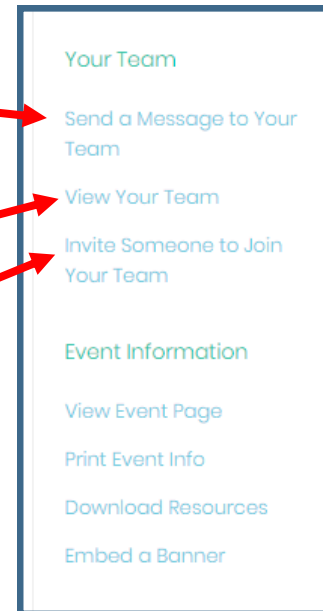

Extra Tips for Team Leaders

Visit www.Walk4theAnimals.com
Click on the login button to access your fundraising dashboard.

Once logged in, look to the upper left-hand corner of the page for **Dashboard** which is the 3rd icon in the black header. Click **Dashboard**.

Scroll down and click **Your Team Fundraising**.

On the right hand column you can **Send a Message to Your Team** and encourage them along the way.

View Your Team and check on their progress.

Invite more people to join your Team!