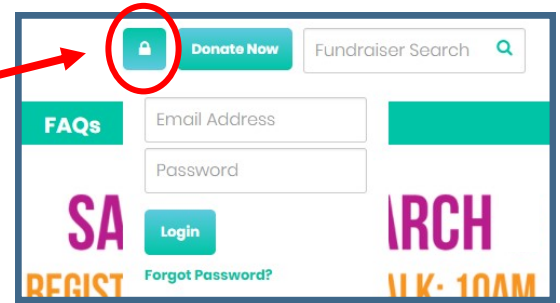

Extra Tips for Team Leaders

Visit www.Walk4theAnimals.com
Click on the login button to access your fundraising dashboard.

Once logged in, look to the upper left-hand corner of the page for **Dashboard** which is the 3rd icon in the black header. Click **Dashboard**.