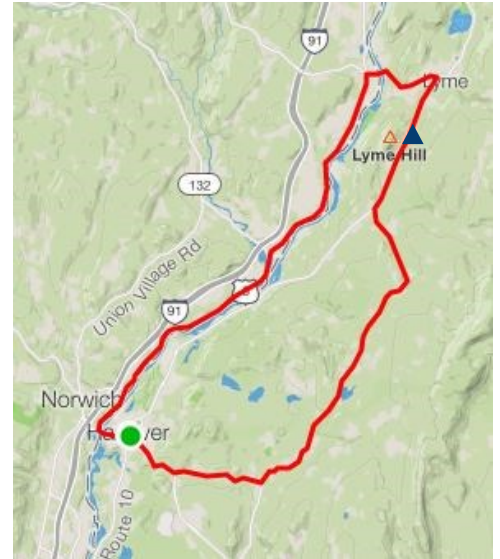

# 25 Mile Bike Ride

DIRECTION	DISTANCE (miles)
Proceed onto East Wheelock Street	0.0
Right onto Crosby Street	0.1
Left onto Lebanon Street	0.2
Left onto Greensboro Road	1.4
Left onto Etna Road	3.2
Continue on Hanover Center Road	5.1
Proceed onto Hanover Center Road	5.2
Left onto Rennie Road	8.8
Proceed onto Goose Pond Road	10.1
Right onto Union Street (Rt10)	10.5
Lyme Water Stop ▲	
Left onto East Thetford Road	13.6
Proceed onto East Thetford Road	14.9
Left onto US 5	15.3
Continue on River Road	24.2
Proceed onto River Road	25.3
Left onto West Wheelock Street	25.3
Left onto Tuck Drive	25.5
Stay Right on Tuck Drive	25.6
Left onto Tuck Mall	26.2
Right onto Main Street	26.4
Left onto Wentworth Street	26.5
Right onto College Street	26.6
Arrive at Finish	26.8

Water Stop #1: Lyme Country Store ▲