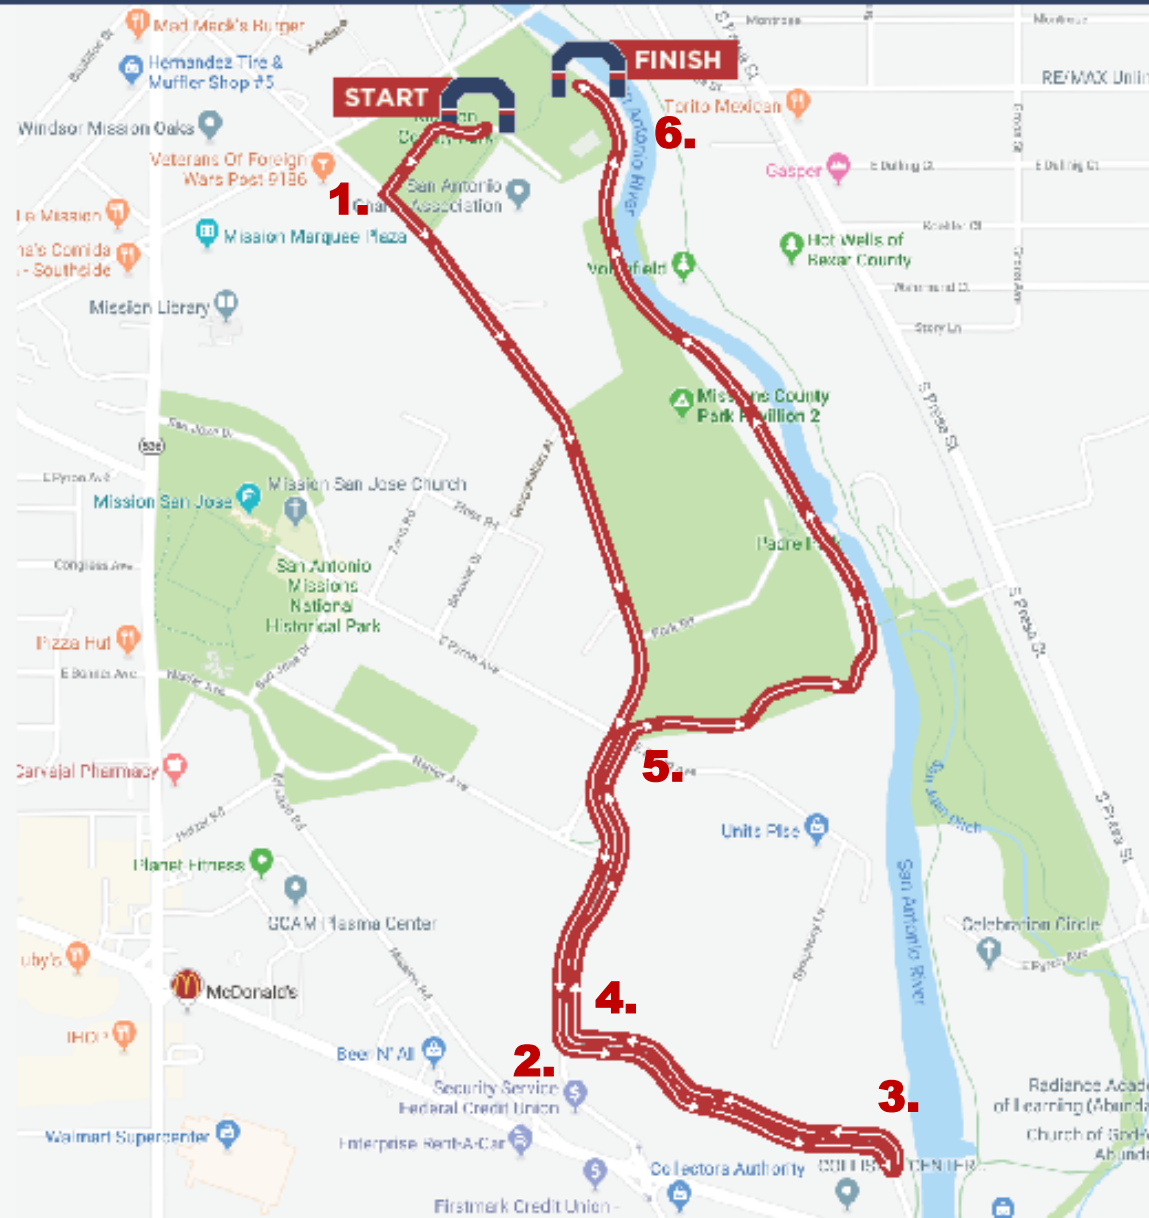

PRESENTED BY 

**Mission County Park
6030 Padre Dr**

OCTOBER 9, 2021

**Check-In
7:00 AM**

**Opening Ceremony
8:00 AM**

TURN BY TURN DIRECTIONS:

- 1. Left out of the park onto Padre Dr**
- 2. Left onto Mission Pkwy**
- 3. Waterstop / Turnaround**
- 4. Right onto Padre Dr**
- 5. Slight Right onto San Antonio River Walk**
- 6. Follow River Walk signs to FINISH Area**