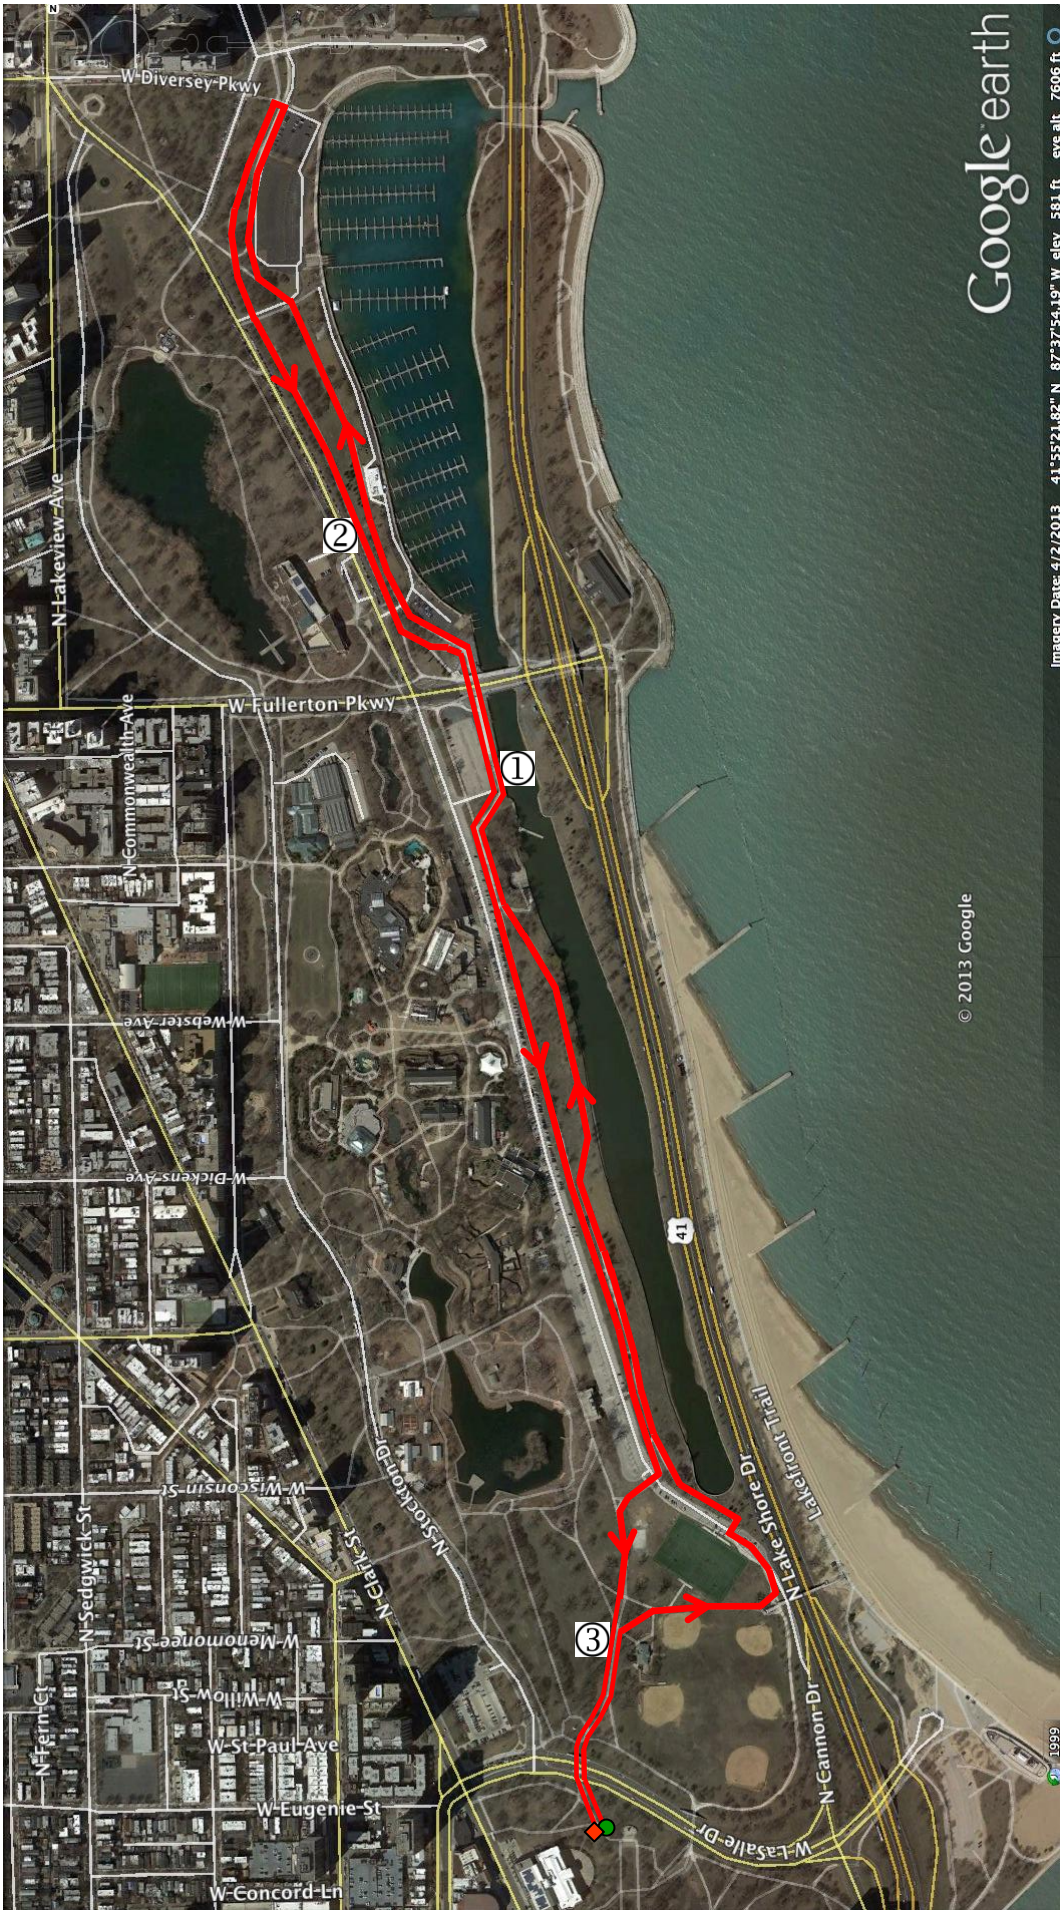

JINGLE BELL RUN 5K – Saturday, December 8, 2018

COURSE

START

FINISH

MILE MARK

Google earth

© 2013 Google

Imagery Date: 4/2/2013 41°55'21.82" N 87°37'54.19" W elev. 581 ft eye alt. 7606 ft