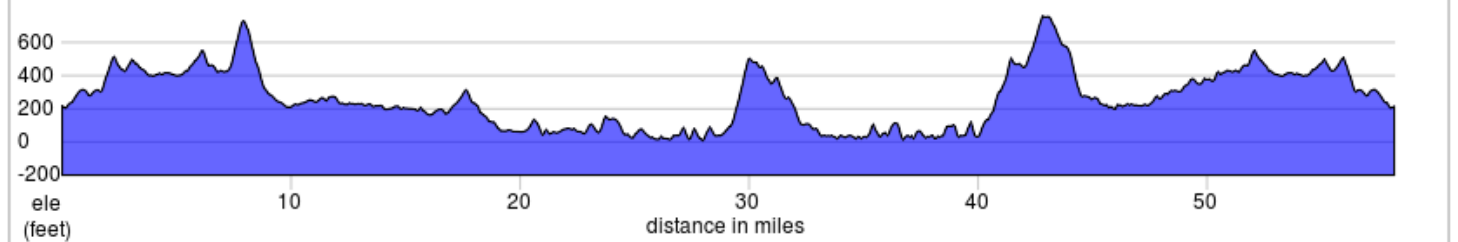

ABC-Marin 2018 medium short route - 58 miles

Follow yellow arrows!

A. Laguna Elementary School

B. Miller Boat Launch rest stop!

ABC-Marin 2018 medium short route - 58 miles

Num	Dist	Prev	Type	Note
1.	0.0	0.0	▶	Start of route
2.	0.0	0.0	□	Follow yellow arrows! Follow yellow arrows!
3.	0.2	0.1	←	L toward Novato Blvd
4.	0.2	0.0	←	L onto Novato Blvd
5.	4.0	3.8	➔	R onto Point Reyes-Petaluma Rd
6.	4.5	0.5	←	L onto Hicks Valley Rd
7.	7.2	2.7	➔	R onto Wilson Hill Rd
8.	9.8	2.6	←	L onto Chileno Valley Rd
9.	10.3	0.5	🍴	Laguna Elementary School rest stop - open 7:30-11:30am
10.	19.3	9.1	←	L onto Tomales Petaluma Rd
11.	20.6	1.2	➔	R onto Alexander Rd
12.	21.5	0.9	←	L onto Fallon-Two Rock Rd
13.	25.0	3.5	↑	Continue onto Whitaker Bluff Rd
14.	26.4	1.4	➔	R to stay on Whitaker Bluff Rd
15.	27.8	1.4	←	L onto Valley Ford Franklin School Rd
16.	30.1	2.3	↑	Continue onto Dillon Beach Rd
17.	32.8	2.6	➔	R onto Main St
18.	36.7	3.9	➔	Into Miller Boat Launch to rest stop! Turn into Miller Boat Launch to rest stop!
19.	36.7	0.0	🍴	Miller Boat Launch rest stop - open 9:00am-2:00pm
20.	36.8	0.1	➔	Out of Miller Boat Launch to follow route after rest stop Turn out of Miller Boat Launch to follow route after rest stop
21.	40.0	3.2	←	L onto Marshall Petaluma Rd
22.	51.0	10.9	➔	R onto Hicks Valley Rd
23.	53.7	2.7	➔	R onto Point Reyes-Petaluma Rd
24.	54.2	0.5	←	L onto Novato Blvd
25.	58.0	3.8	➔	R
26.	58.0	0.0	➔	R
27.	58.2	0.2	▣	End of route

58.2 miles. +3994/-3995 feet