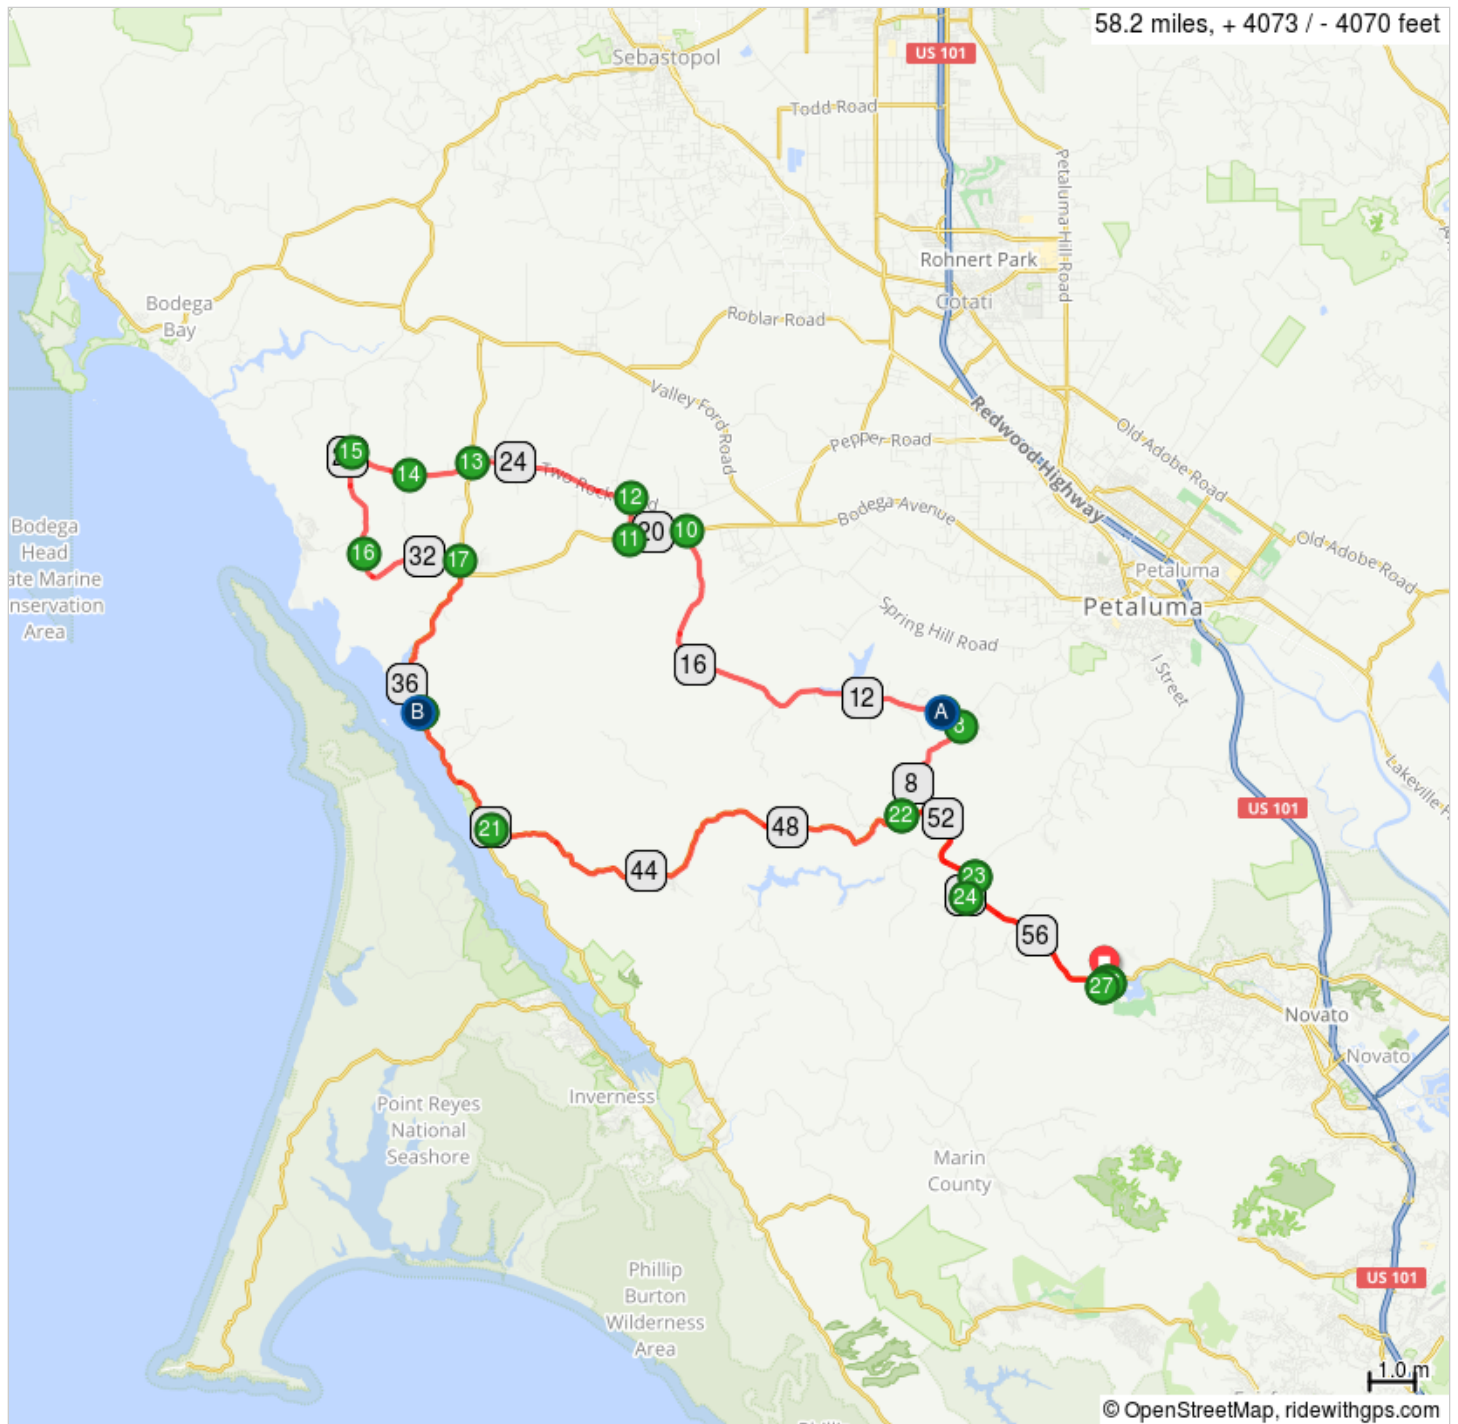

ABC-Marin 2018 medium short route - 58 miles

Follow yellow arrows!

A. Laguna Elementary School

B. Miller Boat Launch rest stop!

ABC-Marin 2018 medium short route - 58 miles

Num	Dist	Prev	Type	Note
1.	0.0	0.0	▶	Start of route
2.	0.0	0.0	□	Follow yellow arrows! Follow yellow arrows!
3.	0.2	0.1	←	L toward Novato Blvd
4.	0.2	0.0	←	L onto Novato Blvd
5.	4.0	3.8	➔	R onto Point Reyes-Petaluma Rd
6.	4.5	0.5	←	L onto Hicks Valley Rd
7.	7.2	2.7	➔	R onto Wilson Hill Rd
8.	9.8	2.6	←	L onto Chileno Valley Rd
9.	10.3	0.5	🍴	Laguna Elementary School rest stop - open 7:30-11:30am
10.	19.3	9.1	←	L onto Tomales Petaluma Rd
11.	20.6	1.2	➔	R onto Alexander Rd
12.	21.5	0.9	←	L onto Fallon-Two Rock Rd
13.	25.0	3.5	↑	Continue onto Whitaker Bluff Rd
14.	26.4	1.4	➔	R to stay on Whitaker Bluff Rd
15.	27.8	1.4	←	L onto Valley Ford Franklin School Rd
16.	30.1	2.3	↑	Continue onto Dillon Beach Rd
17.	32.8	2.6	➔	R onto Main St
18.	36.7	3.9	➔	Into Miller Boat Launch to rest stop! Turn into Miller Boat Launch to rest stop!
19.	36.7	0.0	🍴	Miller Boat Launch rest stop - open 9:00am-2:00pm
20.	36.8	0.1	➔	Out of Miller Boat Launch to follow route after rest stop Turn out of Miller Boat Launch to follow route after rest stop
21.	40.0	3.2	←	L onto Marshall Petaluma Rd
22.	51.0	10.9	➔	R onto Hicks Valley Rd
23.	53.7	2.7	➔	R onto Point Reyes-Petaluma Rd
24.	54.2	0.5	←	L onto Novato Blvd
25.	58.0	3.8	➔	R
26.	58.0	0.0	➔	R
27.	58.2	0.2	▣	End of route

58.2 miles. +3994/-3995 feet