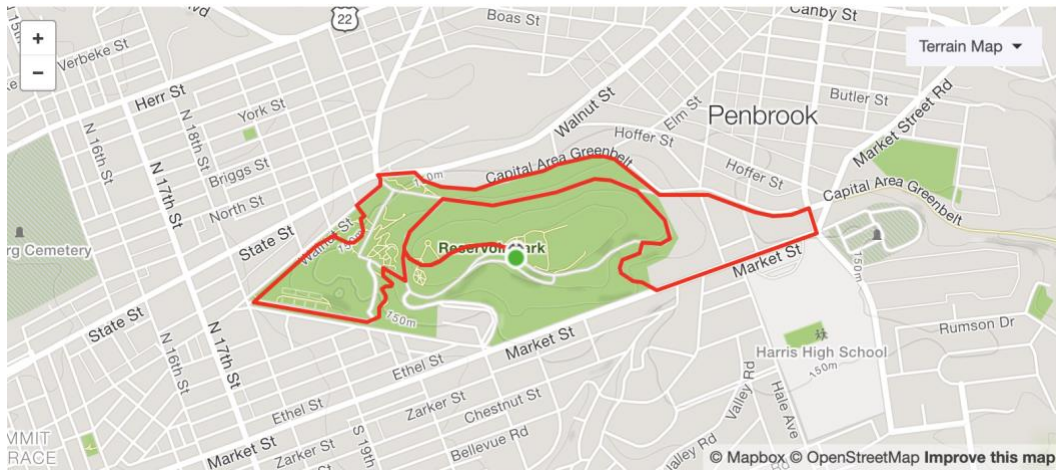

THON™ Virtual 5K Course Maps

❖ Pittsburgh

- Start and Finish: Point State Park
- <https://bit.ly/2Khoim9>

❖ Philadelphia

- Start: Bottom of Rocky Steps. Finish: Top of Rocky Steps
- <https://bit.ly/2yodoWi>

❖ Harrisburg, PA

- Start and Finish: National Civil War Museum
- <https://bit.ly/2mhcsQJ>

❖ Erie, PA

- Start and Finish: Beach No. 8 Presque Isle
- <https://bit.ly/2mj88AC>

THON is a student-run philanthropy committed to enhancing the lives of children and families impacted by childhood cancer. Our mission is to provide emotional and financial support, spread awareness and ensure funding for critical research — all in pursuit of a cure.

❖ Charlotte, NC

- Start and Finish: McAlpine Creek Park
- <https://bit.ly/2mj6Qpe>

❖ Houston, TX

- Start and Finish: Memorial Park Golf Course
- <https://bit.ly/2mhDoQr>

THON is a student-run philanthropy committed to enhancing the lives of children and families impacted by childhood cancer. Our mission is to provide emotional and financial support, spread awareness and ensure funding for critical research — all in pursuit of a cure.