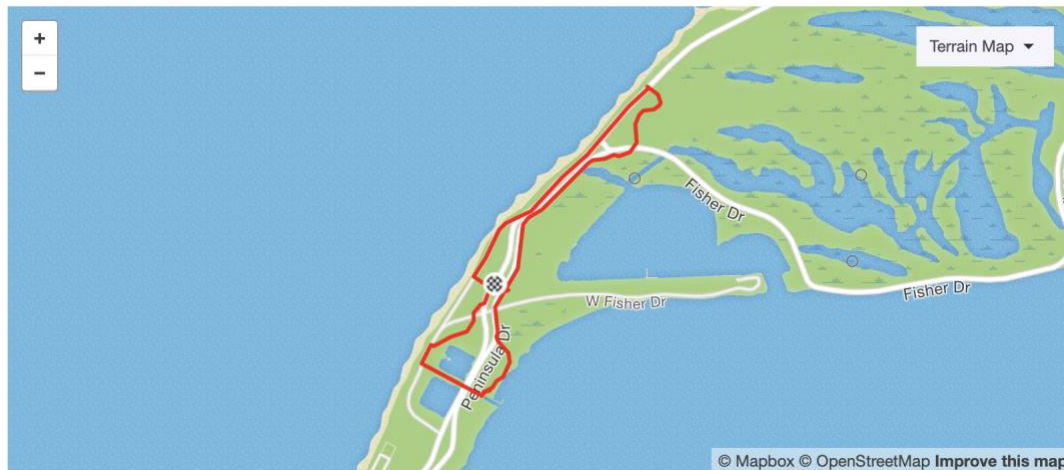

THON™ Virtual 5K Course Maps

❖ Pittsburgh

- Start and Finish: Point State Park
- <https://bit.ly/2Khoim9>

❖ Philadelphia

- Start: Bottom of Rocky Steps. Finish: Top of Rocky Steps
- <https://bit.ly/2yodoWi>

❖ Harrisburg, PA

- Start and Finish: National Civil War Museum
- <https://bit.ly/2mhcsQJ>

❖ Erie, PA

- Start and Finish: Beach No. 8 Presque Isle
- <https://bit.ly/2mj88AC>

THON is a student-run philanthropy committed to enhancing the lives of children and families impacted by childhood cancer. Our mission is to provide emotional and financial support, spread awareness and ensure funding for critical research — all in pursuit of a cure.

❖ Charlotte, NC

- Start and Finish: McAlpine Creek Park
- <https://bit.ly/2mj6Qpe>

❖ Houston, TX

- Start and Finish: Memorial Park Golf Course
- <https://bit.ly/2mhDoQr>

THON is a student-run philanthropy committed to enhancing the lives of children and families impacted by childhood cancer. Our mission is to provide emotional and financial support, spread awareness and ensure funding for critical research — all in pursuit of a cure.