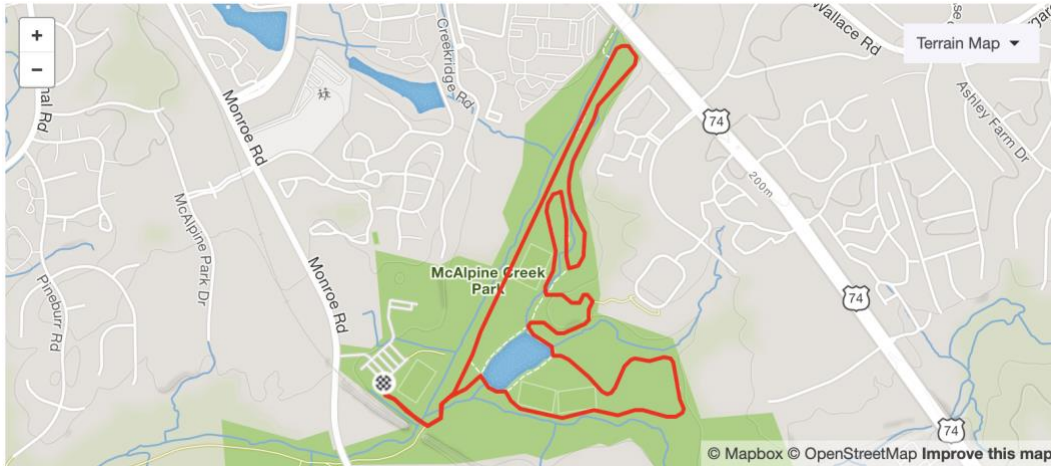

THON™ Virtual 5K Course Maps

❖ Pittsburgh

- Start and Finish: Point State Park
- <https://bit.ly/2Khoim9>

❖ Philadelphia

- Start: Bottom of Rocky Steps. Finish: Top of Rocky Steps
- <https://bit.ly/2yodoWi>

❖ Harrisburg, PA

- Start and Finish: National Civil War Museum
- <https://bit.ly/2mhcsQJ>

❖ Erie, PA

- Start and Finish: Beach No. 8 Presque Isle
- <https://bit.ly/2mj88AC>

THON is a student-run philanthropy committed to enhancing the lives of children and families impacted by childhood cancer. Our mission is to provide emotional and financial support, spread awareness and ensure funding for critical research — all in pursuit of a cure.

❖ Charlotte, NC

- Start and Finish: McAlpine Creek Park
- <https://bit.ly/2mj6Qpe>

❖ Houston, TX

- Start and Finish: Memorial Park Golf Course
- <https://bit.ly/2mhDoQr>

THON is a student-run philanthropy committed to enhancing the lives of children and families impacted by childhood cancer. Our mission is to provide emotional and financial support, spread awareness and ensure funding for critical research — all in pursuit of a cure.