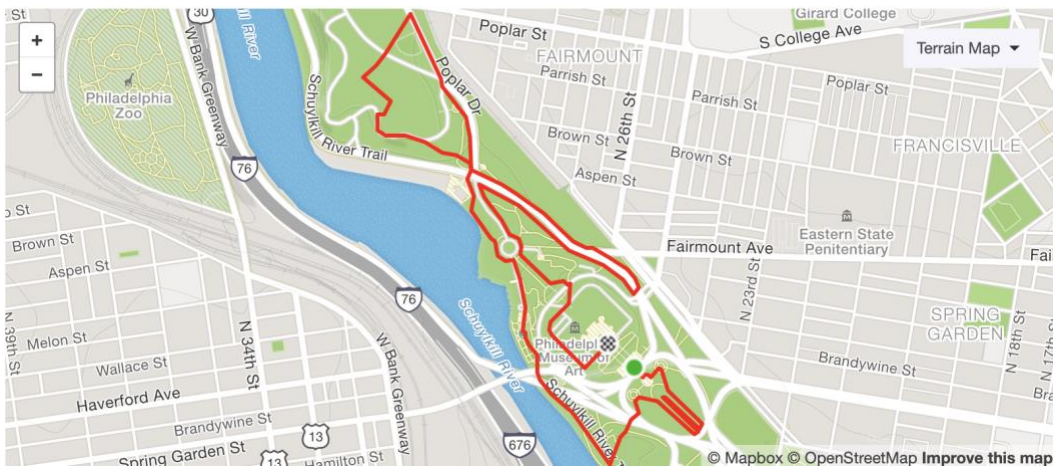

THON™ Virtual 5K Course Maps

❖ Pittsburgh

- Start and Finish: Point State Park
- <https://bit.ly/2Khoim9>

❖ Philadelphia

- Start: Bottom of Rocky Steps. Finish: Top of Rocky Steps
- <https://bit.ly/2yodoWi>

❖ Harrisburg, PA

- Start and Finish: National Civil War Museum
- <https://bit.ly/2mhcsQJ>

❖ Erie, PA

- Start and Finish: Beach No. 8 Presque Isle
- <https://bit.ly/2mj88AC>

THON is a student-run philanthropy committed to enhancing the lives of children and families impacted by childhood cancer. Our mission is to provide emotional and financial support, spread awareness and ensure funding for critical research — all in pursuit of a cure.

❖ Charlotte, NC

- Start and Finish: McAlpine Creek Park
- <https://bit.ly/2mj6Qpe>

❖ Houston, TX

- Start and Finish: Memorial Park Golf Course
- <https://bit.ly/2mhDoQr>

THON is a student-run philanthropy committed to enhancing the lives of children and families impacted by childhood cancer. Our mission is to provide emotional and financial support, spread awareness and ensure funding for critical research — all in pursuit of a cure.