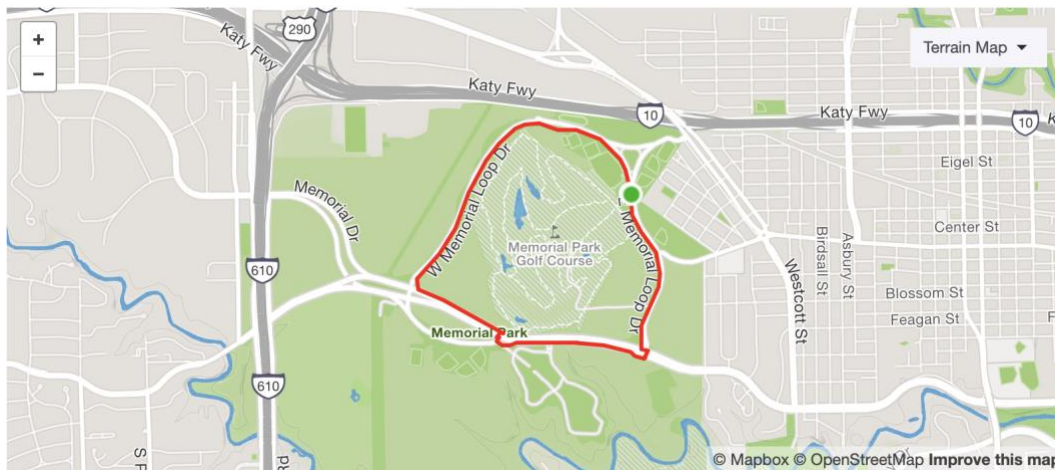

THON™ Virtual 5K Course Maps

❖ Pittsburgh

- Start and Finish: Point State Park
- <https://bit.ly/2Khoim9>

❖ Philadelphia

- Start: Bottom of Rocky Steps. Finish: Top of Rocky Steps
- <https://bit.ly/2yodoWi>

❖ Harrisburg, PA

- Start and Finish: National Civil War Museum
- <https://bit.ly/2mhcsQJ>

❖ Erie, PA

- Start and Finish: Beach No. 8 Presque Isle
- <https://bit.ly/2mj88AC>

THON is a student-run philanthropy committed to enhancing the lives of children and families impacted by childhood cancer. Our mission is to provide emotional and financial support, spread awareness and ensure funding for critical research — all in pursuit of a cure.

❖ Charlotte, NC

- Start and Finish: McAlpine Creek Park
- <https://bit.ly/2mj6Qpe>

❖ Houston, TX

- Start and Finish: Memorial Park Golf Course
- <https://bit.ly/2mhDoQr>

THON is a student-run philanthropy committed to enhancing the lives of children and families impacted by childhood cancer. Our mission is to provide emotional and financial support, spread awareness and ensure funding for critical research — all in pursuit of a cure.