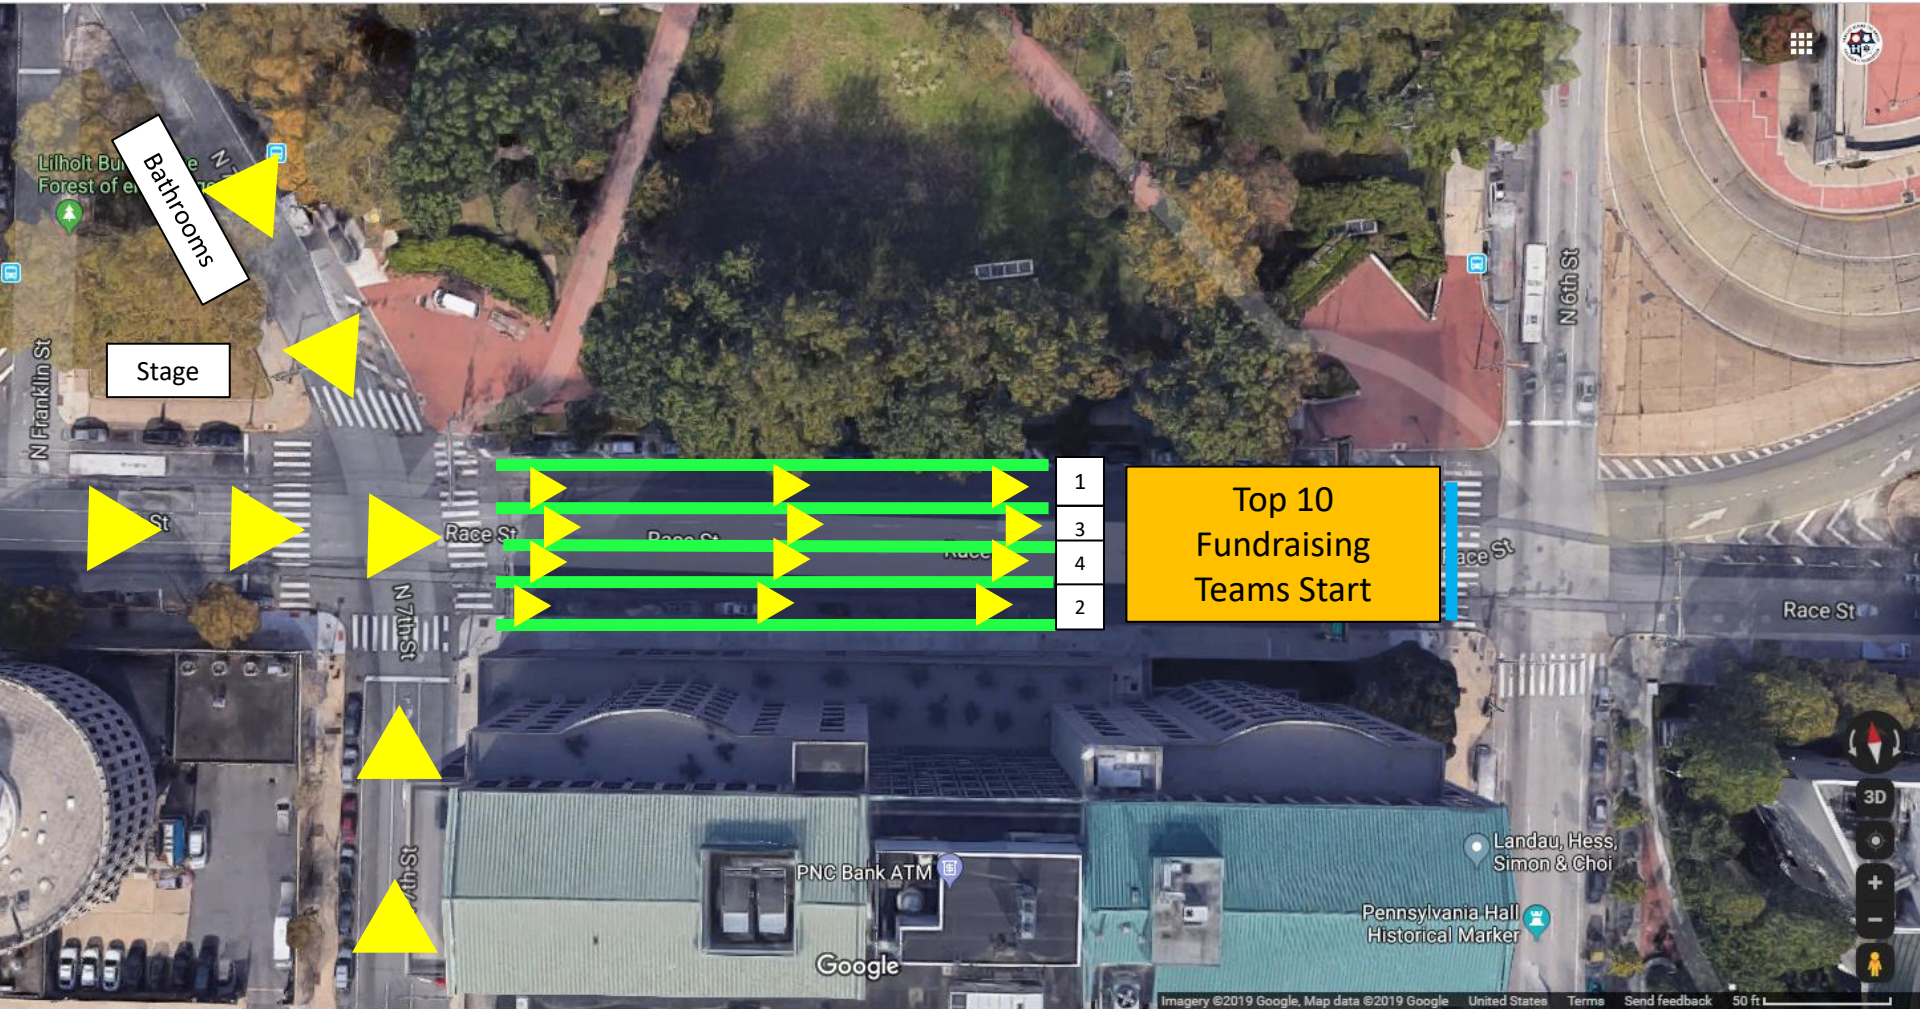

The Ben to The Shore Bike Tour 8/29/21

Starting Line Staging

 Flow of vehicular traffic

 Street closed for vehicular traffic

 Flow of bike traffic

The Ben to The Shore Bike Tour 8/29/21

Starting Line Corrals

- Starting line
- Corral barricades
- ▲ Flow of bike traffic
- Corrals

Top 10 Fundraising Teams	
Wheels of Justice	LMFD / DEMUYNCK / ROYDS
The Jim Thorpers	TEAM FOP 5
WMMR Rock & Rollers	4699: Faulkner Strong
Team NSM	Morrison 154
Billows "BEE" Team	Philly Fire