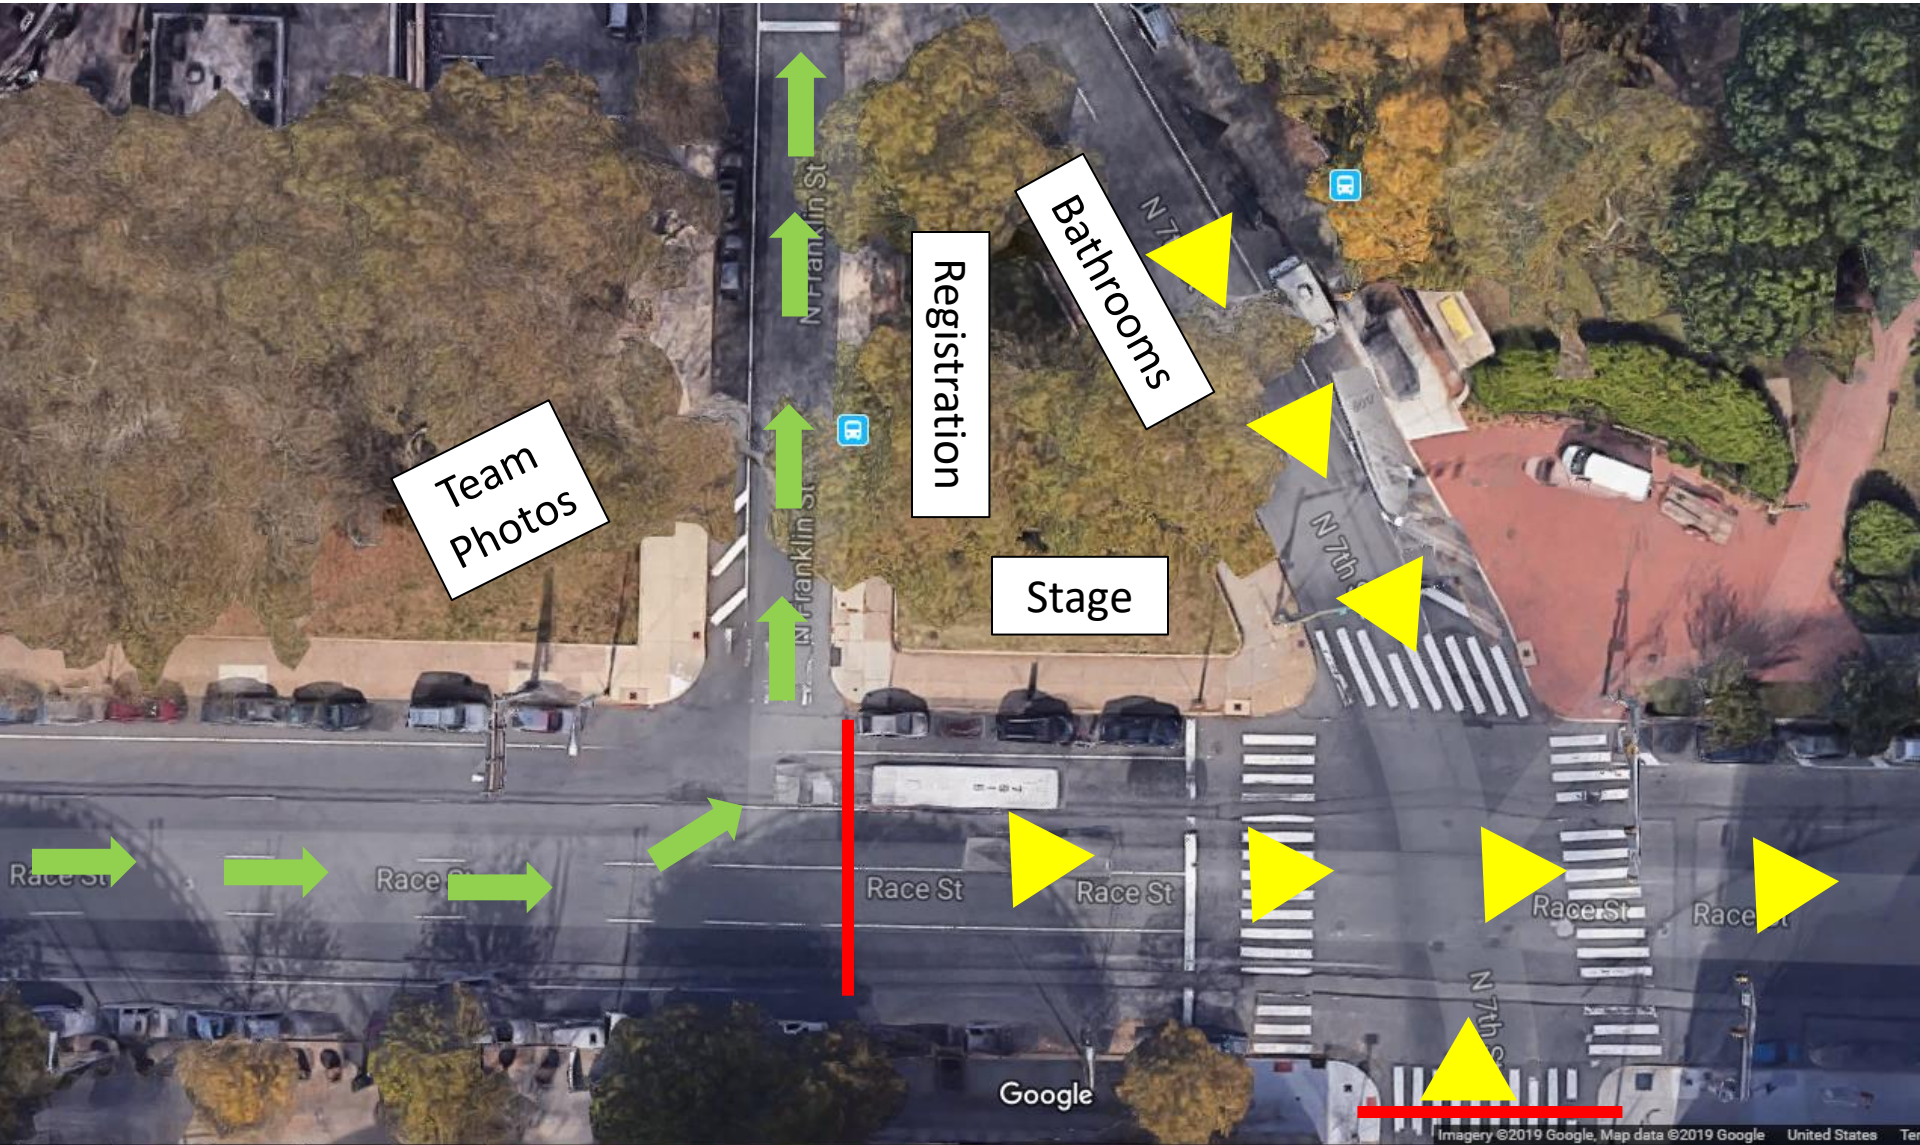

The Ben to The Shore Bike Tour 8/29/21

Starting Line Staging

 Flow of vehicular traffic

 Street closed for vehicular traffic

 Flow of bike traffic

The Ben to The Shore Bike Tour 8/29/21

Starting Line Corrals

- Starting line
- Corral barricades
- ▲ Flow of bike traffic
- Corrals

Top 10 Fundraising Teams	
Wheels of Justice	LMFD / DEMUYNCK / ROYDS
The Jim Thorpers	TEAM FOP 5
WMMR Rock & Rollers	4699: Faulkner Strong
Team NSM	Morrison 154
Billows "BEE" Team	Philly Fire