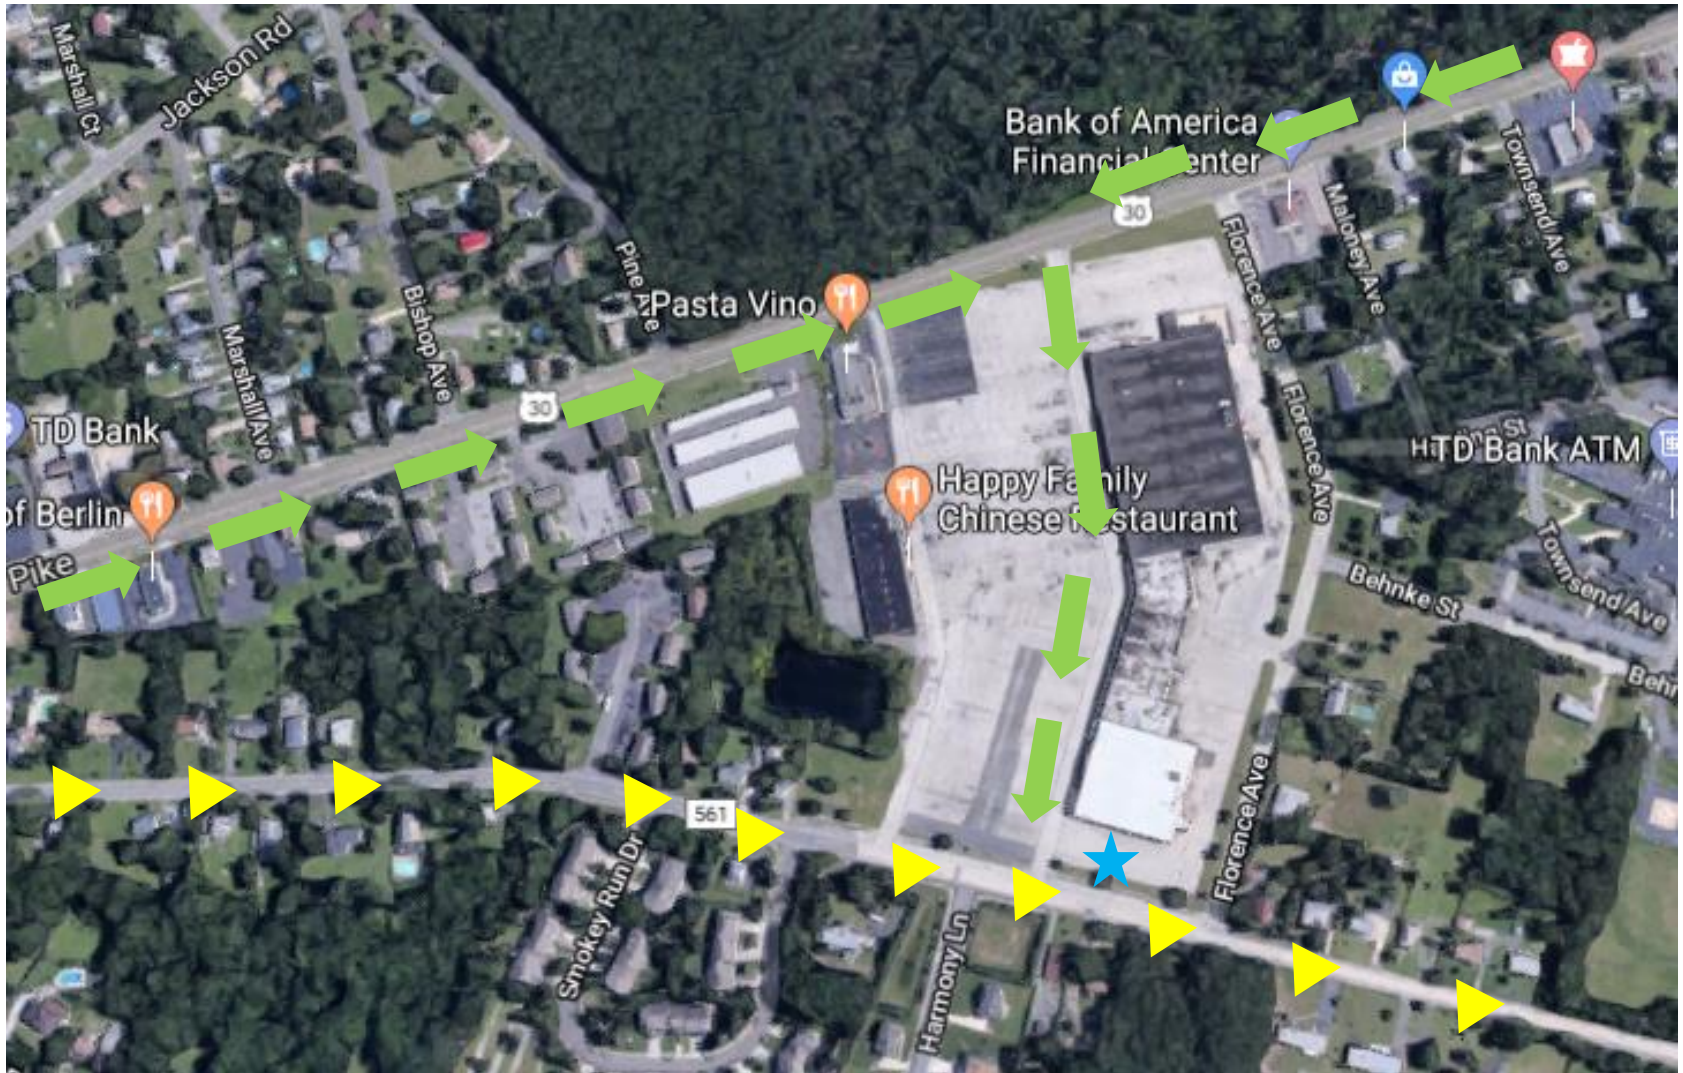

The Ben to The Shore Bike Tour 8/29/21 Lite Route Starting Line Traffic Plan

➔ Flow of vehicular traffic

★ Lite Route meeting area

➔ Flow of bike traffic

The Ben to The Shore Bike Tour 8/29/21

Lite Route Starting Line Staging

 Flow of vehicular traffic

 Lite Route meeting area

 Flow of bike traffic