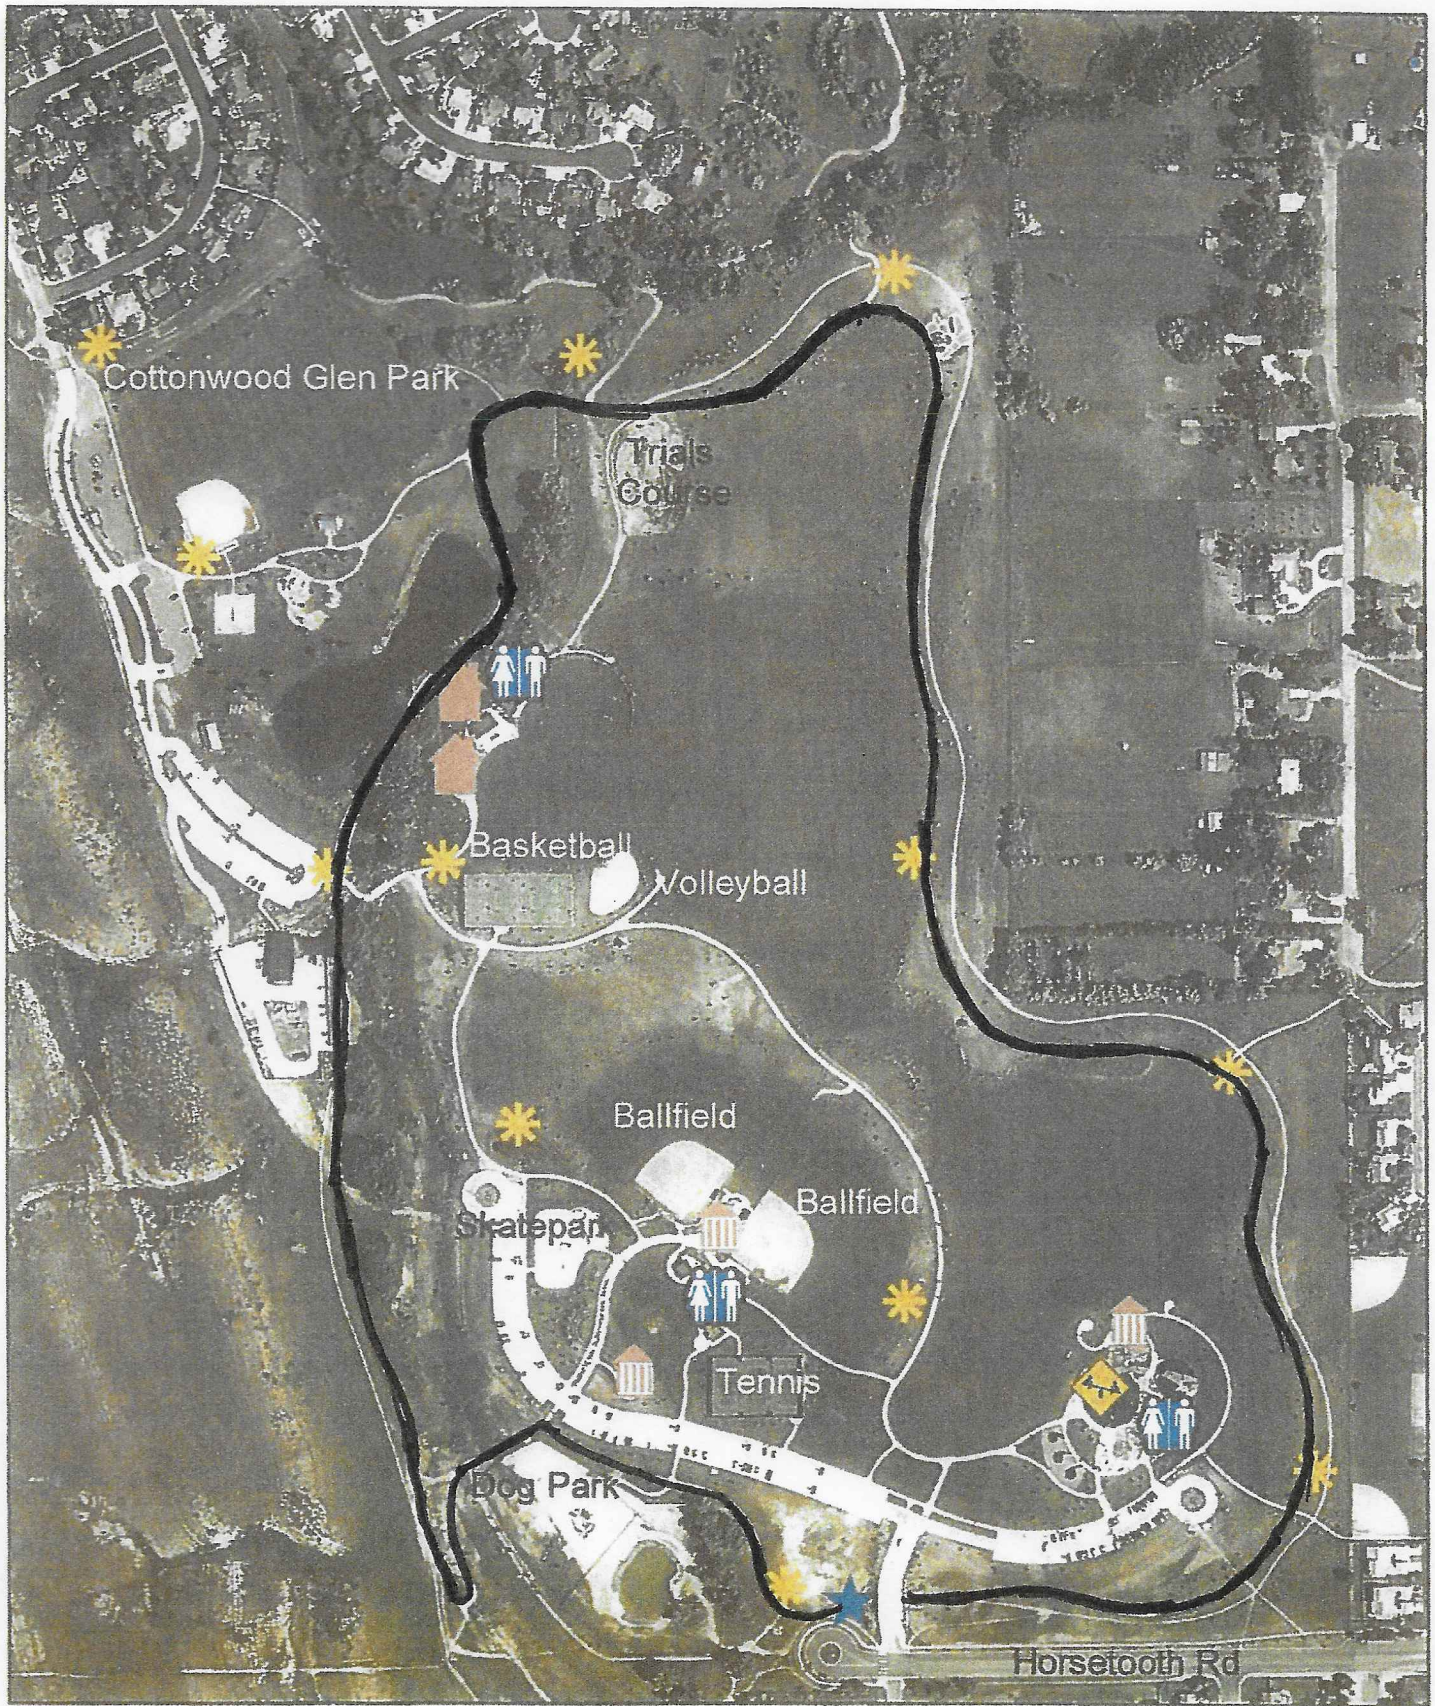

Spring Canyon Community Park 2626 West Horsetooth Rd

Legend

-  Dog Bag Stations
-  Shelters
-  Veteran Plaza
-  START/FINISH
- 1 inch = 363 feet
-  N
-  Restrooms
-  Reservable Shelter
-  Playground
- One Lap = 1.8 miles**