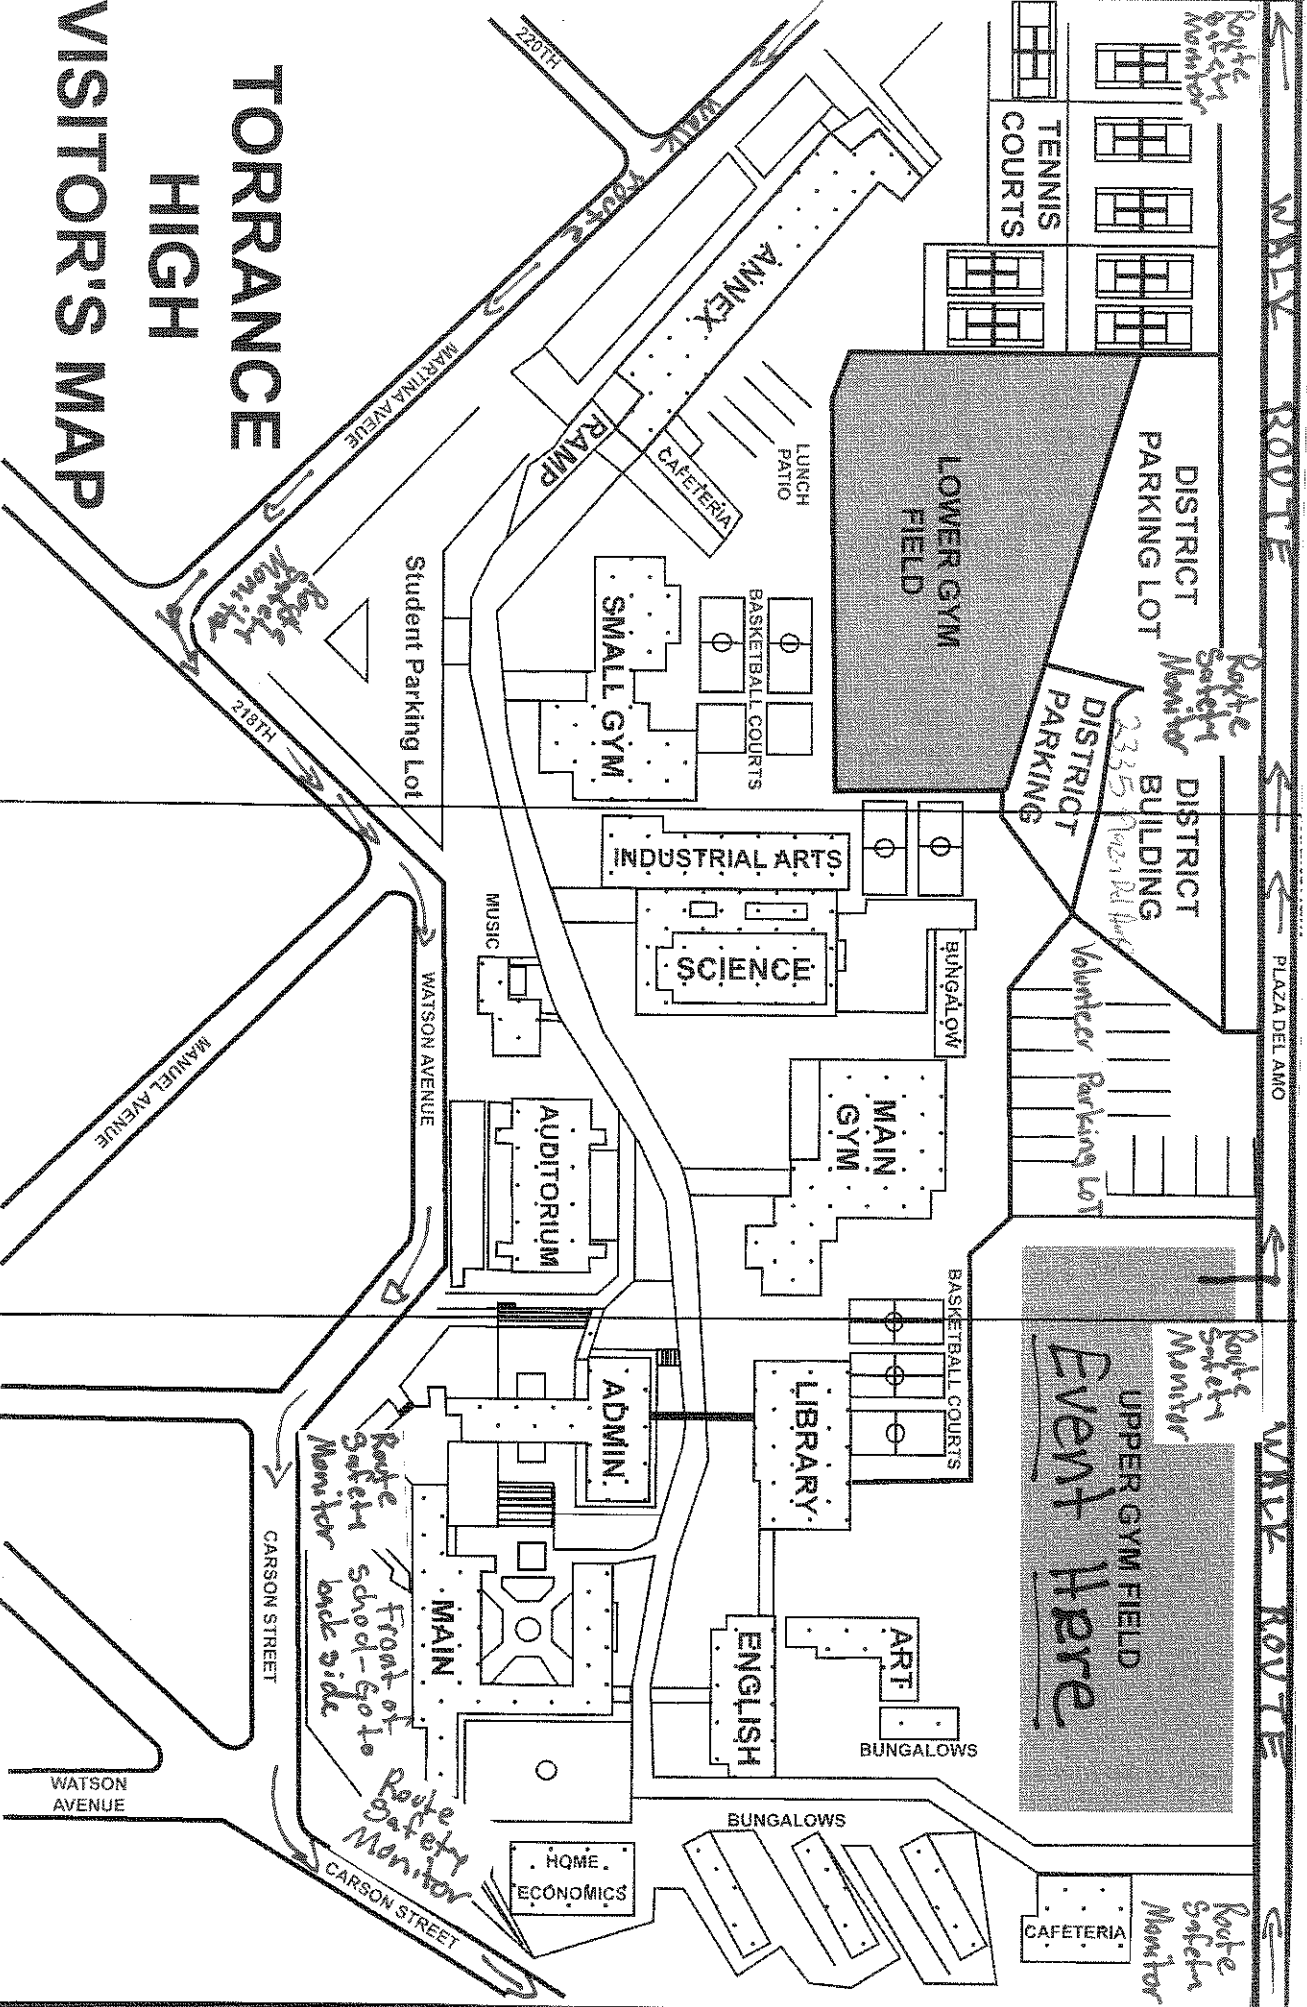

TORRANCE HIGH VISITOR'S MAP

LARGE Parking

Street Crossing

TUSD EMB FWEL Building

Out of the Darkness
Camps Walk
3.23.19

UPPER GYM FIELD
Event Here

W Carson Street